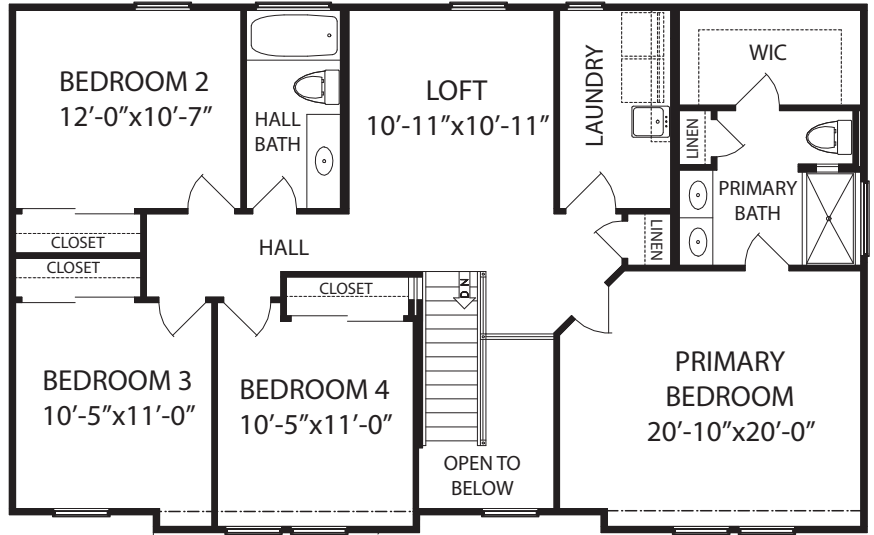

The Jefferson

at Greens of Glenhurst

10717 Melbury Court • Independence, KY
2,587 SF • Home Site GL298

\$427,000

Home Details

- 4 Beds / 2 Full, 2 Half Baths
- 1st Floor 775 SF
- 2nd Floor 1,278 SF
- Lower Level 534 SF
- Total square feet 2,587 SF
- HERS score 49

1st Floor

Features

- Open Kitchen, Dining & Great Room
- Deck with Stairs
- 2-Car Garage with Storage Area

6/9/26

Brochure is for illustration purposes only.
Plan and pricing subject to change.

www.arlinghaus.com

The Jefferson

at Greens of Glenhurst

10717 Melbury Court • Independence, KY
2,587 SF • Home Site GL298

2nd Floor

Features

- Large Primary Bedroom with Walk-in Closet
- Primary Bath with Tile Shower
- Flexible Loft Area
- Three Additional Bedrooms
- Second Floor Laundry

Lower Level

Features

- Finished Family Room & Half Bath
- Walkout to Concrete Patio
- Electric Furnace & A/C Unit
- Electric Hot Water Heater

Brochure is for illustration purposes only.

6/9/26

Plan and pricing subject to change.