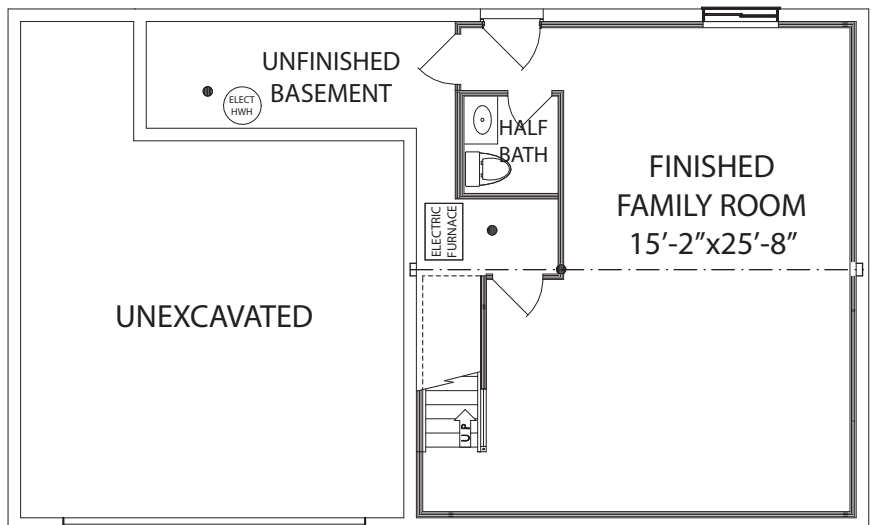

The Jefferson

at Greens of Glenhurst

10717 Melbury Court • Independence, KY
2,587 SF • Home Site GL298

\$427,000

Home Details

- 4 Beds / 2 Full, 2 Half Baths
- 1st Floor 775 SF
- 2nd Floor 1,278 SF
- Lower Level 534 SF
- Total square feet 2,587 SF
- HERS score 49

1st Floor

Features

- Open Kitchen, Dining & Great Room
- Deck with Stairs
- 2-Car Garage with Storage Area

6/9/26

Brochure is for illustration purposes only.
Plan and pricing subject to change.

www.arlinghaus.com

The Jefferson

at Greens of Glenhurst

10717 Melbury Court • Independence, KY
2,587 SF • Home Site GL298

2nd Floor

Features

- Large Primary Bedroom with Walk-in Closet
- Primary Bath with Tile Shower
- Flexible Loft Area
- Three Additional Bedrooms
- Second Floor Laundry

Lower Level

Features

- Finished Family Room & Half Bath
- Walkout to Concrete Patio
- Electric Furnace & A/C Unit
- Electric Hot Water Heater

Brochure is for illustration purposes only.

6/9/26

Plan and pricing subject to change.