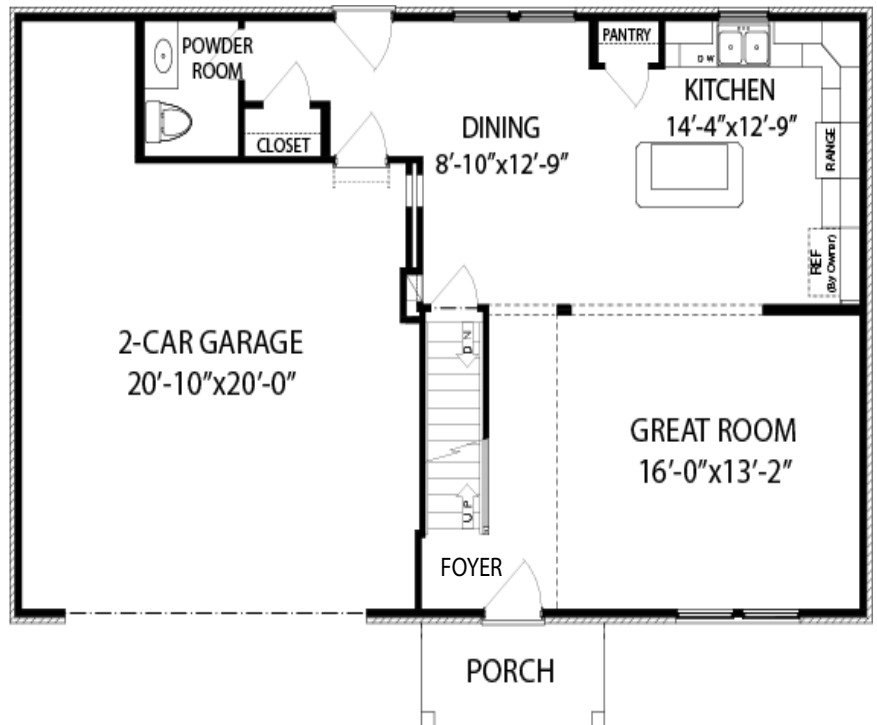

The Jefferson

at Greens of Glenhurst

10717 Melbury Court • Independence, KY
2,587 SF • Home Site GL298

\$427,000

Home Details

- 4 Beds / 2 Full, 2 Half Baths
- 1st Floor 775 SF
- 2nd Floor 1,278 SF
- Lower Level 534 SF
- Total square feet 2,587 SF
- HERS score 49

1st Floor

Features

- Open Kitchen, Dining & Great Room
- Deck with Stairs
- 2-Car Garage with Storage Area

6/9/26

Brochure is for illustration purposes only.
Plan and pricing subject to change.

www.arlinghaus.com

The Jefferson

at Greens of Glenhurst

10717 Melbury Court • Independence, KY
2,587 SF • Home Site GL298

2nd Floor

Features

- Large Primary Bedroom with Walk-in Closet
- Primary Bath with Tile Shower
- Flexible Loft Area
- Three Additional Bedrooms
- Second Floor Laundry

Lower Level

Features

- Finished Family Room & Half Bath
- Walkout to Concrete Patio
- Electric Furnace & A/C Unit
- Electric Hot Water Heater

Brochure is for illustration purposes only.

6/9/26

Plan and pricing subject to change.