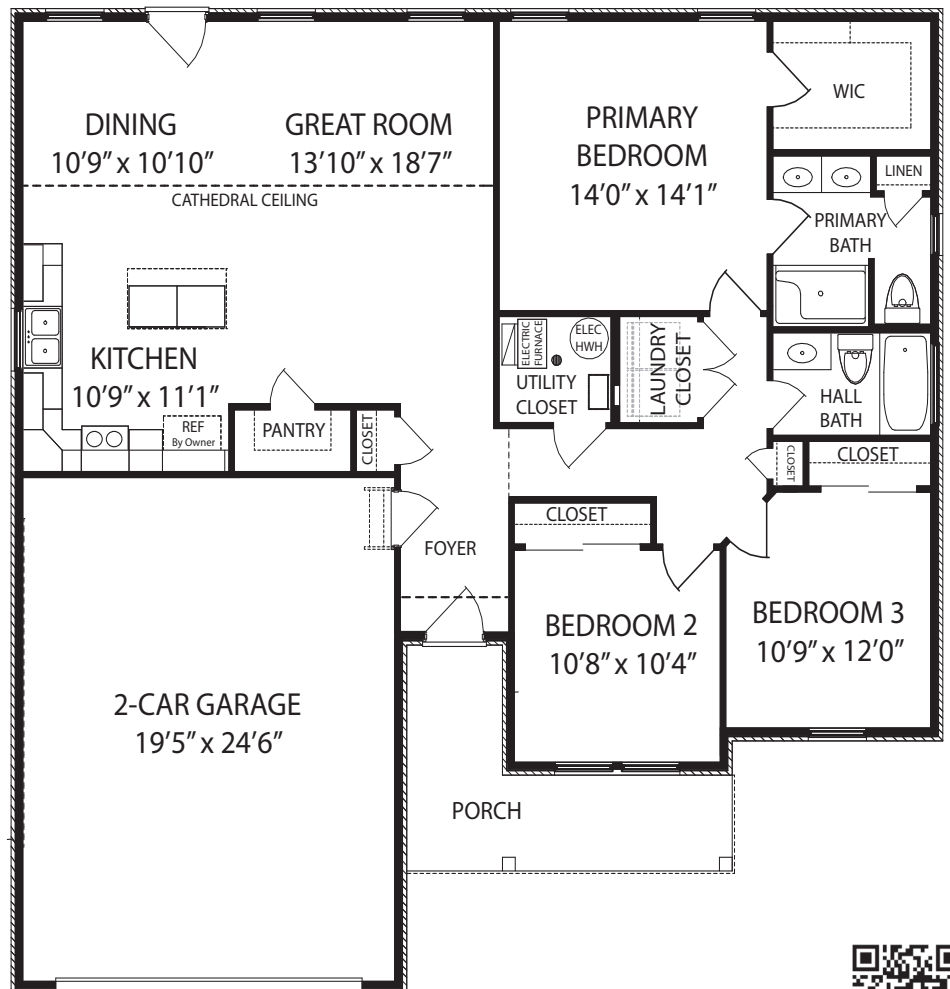

The Austin

at Meadow Cove

10158 Broadmeadow Dr • Independence, KY
1,473 SF • Home Site MC2

\$363,000

Home Details

- 3 Beds / 2 Baths
- Total square feet 1,473 SF
- Slab Foundation
- HERS score 49

Features

- Open Kitchen, Dining & Great Room with Cathedral Ceiling
- Walk-in Pantry
- Primary Suite with Walk-in Closet
- Walkout to Concrete Patio
- 2-Car Extended Depth Garage
- Electric Furnace & A/C
- Electric Hot Water Heater

5/11/26

Brochure is for illustration purposes only.
Plan and pricing subject to change.

www.arlinghaus.com

The Austin

at Meadow Cove

10158 Broadmeadow Dr • Independence, KY
1,473 SF • Home Site MC2

Home Selections