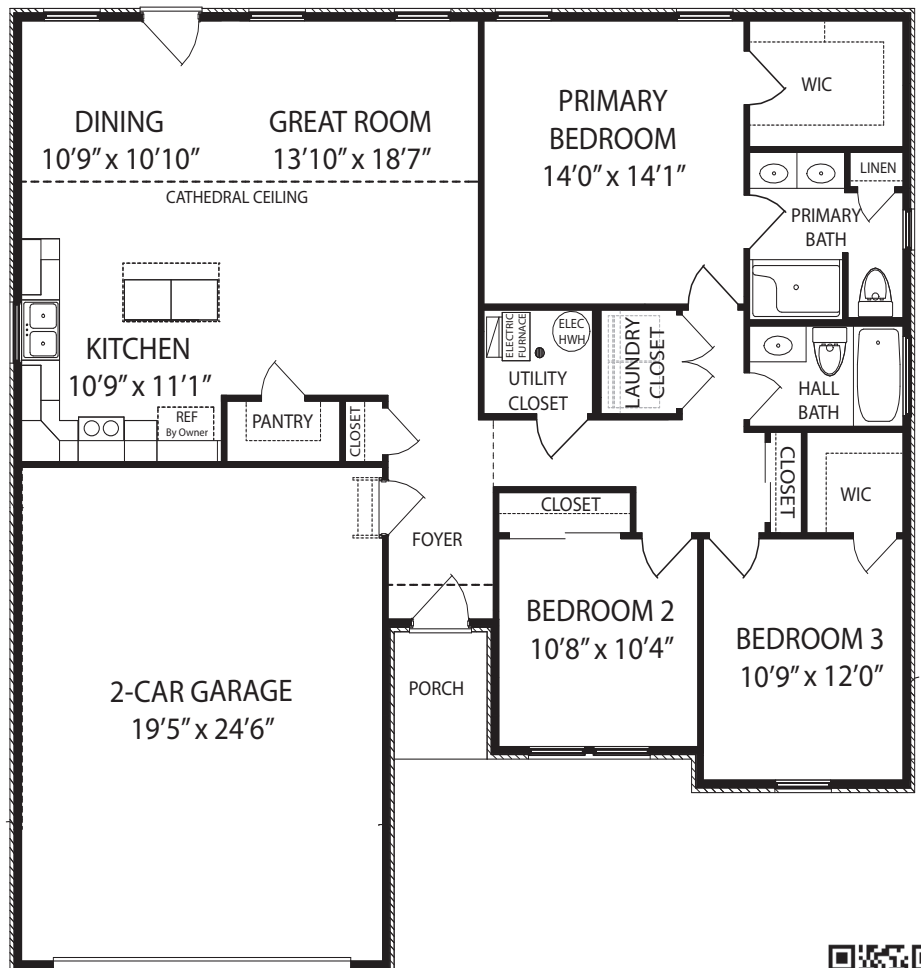

The Austin

at Meadow Cove

10154 Broadmeadow Dr • Independence, KY
1,511SF • Home Site MC1

\$361,000

Home Details

- 3 Beds / 2 Baths
- Total square feet 1,511 SF
- Slab Foundation
- HERS score 49

Features

- Open Kitchen, Dining & Great Room with Cathedral Ceiling
- Walk-in Pantry
- Primary Suite with Walk-in Closet
- Two Additional Bedrooms (One with Walk-in Closet)
- Walkout to Concrete Patio
- 2-Car Extended Depth Garage
- Electric Furnace & A/C
- Electric Hot Water Heater

5/11/26

Brochure is for illustration purposes only.
Plan and pricing subject to change.

www.arlinghaus.com

The Austin

at Meadow Cove

10154 Broadmeadow Dr • Independence, KY
1,511SF • Home Site MC1

Home Selections