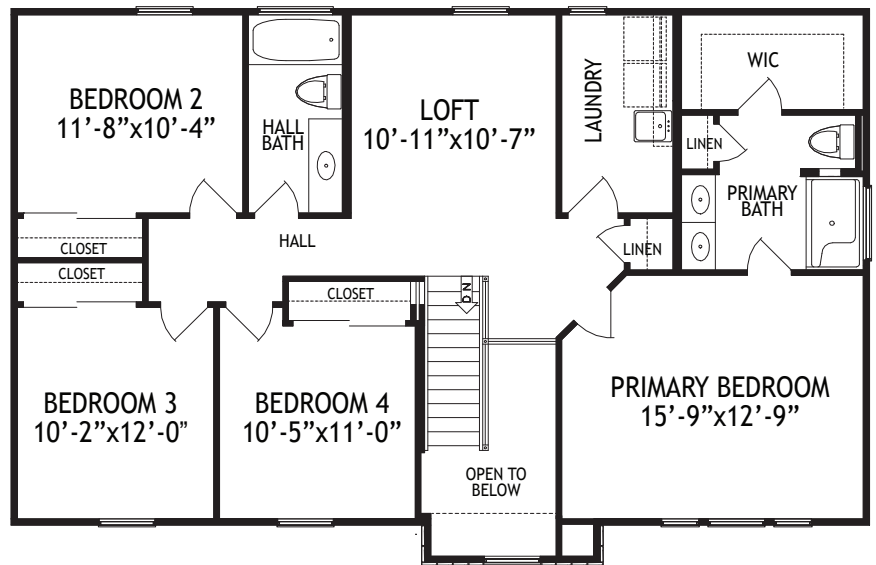

The Jefferson

at Meadow Cove

10174 Broadmeadow Dr • Independence, KY
2,551 SF • Home Site MC6

\$393,000

Home Details

- 4 Beds / 2 Full, 2 Half Baths
- 1st Floor 775 SF
- 2nd Floor 1,242 SF
- Lower Level 534 SF
- Total square feet 2,551 SF
- HERS score 49

1st Floor

Features

- Open Kitchen, Dining & Great Room
- Walkout to Concrete Patio
- 2-Car Garage with Storage Area

The Jefferson

at Meadow Cove

10174 Broadmeadow Dr • Independence, KY
2,551 SF • Home Site MC6

2nd Floor

Features

- Spacious Primary Bedroom
- Primary Bath with Walk-in Closet
- Flexible Loft Area
- Second Floor Laundry

Lower Level

Features

- Finished Family Room & Half Bath
- High Efficiency Electric Furnace & A/C Unit
- Electric Hot Water Heater

The Jefferson

at Meadow Cove

10174 Broadmeadow Dr • Independence, KY
2,551 SF • Home Site MC6

Home Selections

EXTERIOR

Trim

Carpet

Interior Paint