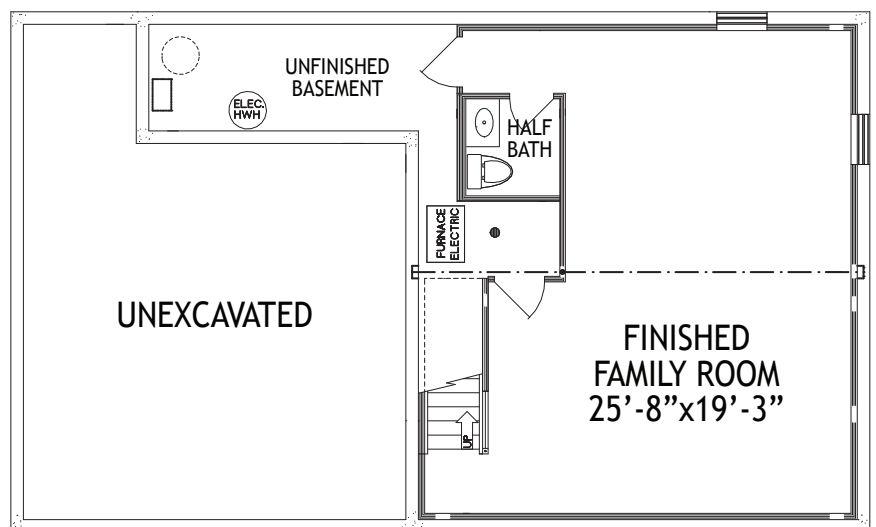

The Jefferson

at Meadow Cove

10174 Broadmeadow Dr • Independence, KY
2,551 SF • Home Site MC6

\$393,000

Home Details

- 4 Beds / 2 Full, 2 Half Baths
- 1st Floor 775 SF
- 2nd Floor 1,242 SF
- Lower Level 534 SF
- Total square feet 2,551 SF
- HERS score 49

1st Floor

Features

- Open Kitchen, Dining & Great Room
- Walkout to Concrete Patio
- 2-Car Garage with Storage Area

The Jefferson

at Meadow Cove

10174 Broadmeadow Dr • Independence, KY
2,551 SF • Home Site MC6

2nd Floor

Features

- Spacious Primary Bedroom
- Primary Bath with Walk-in Closet
- Flexible Loft Area
- Second Floor Laundry

Lower Level

Features

- Finished Family Room & Half Bath
- High Efficiency Electric Furnace & A/C Unit
- Electric Hot Water Heater

The Jefferson

at Meadow Cove

10174 Broadmeadow Dr • Independence, KY
2,551 SF • Home Site MC6

Home Selections

EXTERIOR

Trim

Carpet

Interior Paint