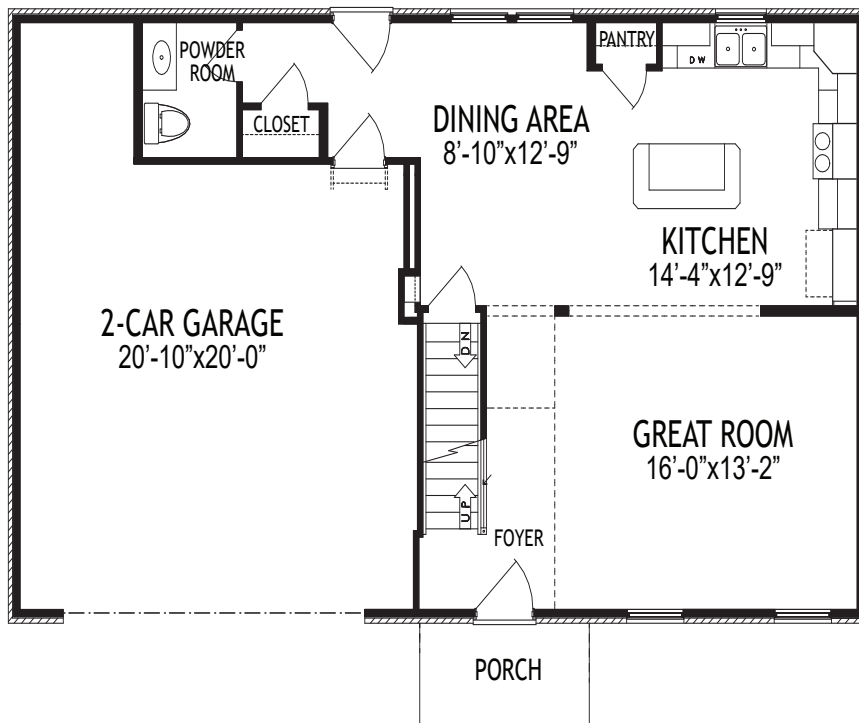

The Jefferson

at Meadow Cove

10174 Broadmeadow Dr • Independence, KY
2,551 SF • Home Site MC6

\$393,000

Home Details

- 4 Beds / 2 Full, 2 Half Baths
- 1st Floor 775 SF
- 2nd Floor 1,242 SF
- Lower Level 534 SF
- Total square feet 2,551 SF
- HERS score 49

1st Floor

Features

- Open Kitchen, Dining & Great Room
- Walkout to Concrete Patio
- 2-Car Garage with Storage Area

The Jefferson

at Meadow Cove

10174 Broadmeadow Dr • Independence, KY
2,551 SF • Home Site MC6

2nd Floor

Features

- Spacious Primary Bedroom
- Primary Bath with Walk-in Closet
- Flexible Loft Area
- Second Floor Laundry

Lower Level

Features

- Finished Family Room & Half Bath
- High Efficiency Electric Furnace & A/C Unit
- Electric Hot Water Heater

The Jefferson

at Meadow Cove

10174 Broadmeadow Dr • Independence, KY
2,551 SF • Home Site MC6

Home Selections

EXTERIOR

Trim

Carpet

Interior Paint