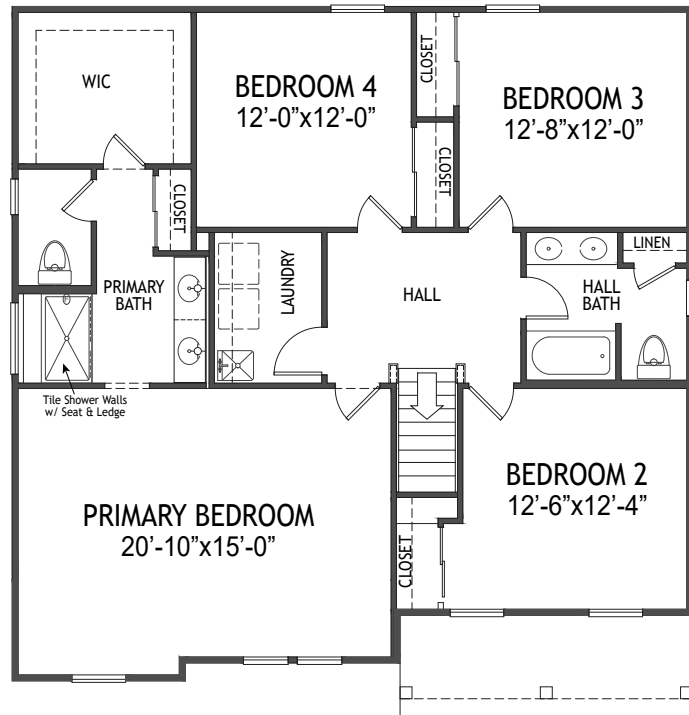

## 1st Floor

# The Ella Marie

at North Pointe

1409 Brookline Court • Hebron, Ky 41048

2,273 SF • Home Site NP570

## 2nd Floor

### Features

- Primary Suite with Large Walk-in Closet
- Tile Shower with Seat
- Hall Bath with Double Vanity
- Second Floor Laundry