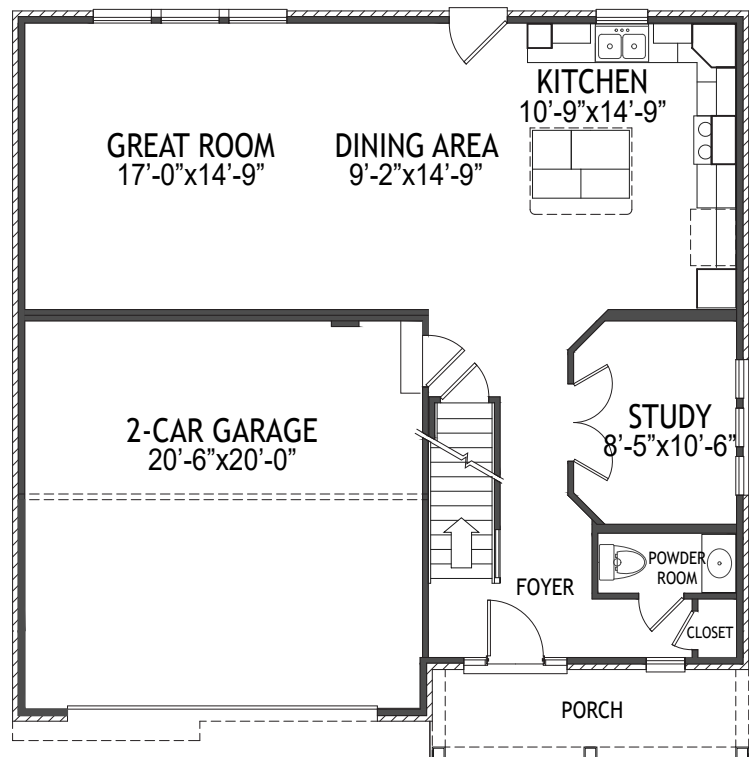

2/17/26

www.arlinghaus.com

Brochure is for illustration purposes only. Plan and pricing subject to change.