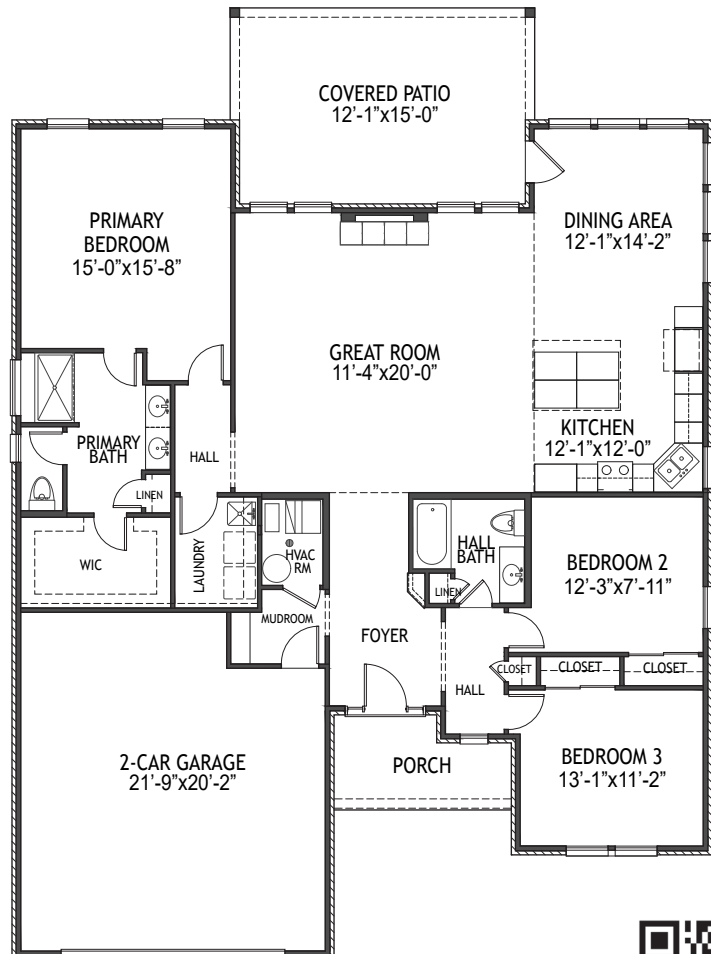

The Bristol

at Ballyshannon

6160 Vintage Fleet Lane • Union, KY 41091

2,021 SF • Home Site BS729

\$475,000

Home Details

- 3 Beds / 2 Full Baths
- Total square feet 2,021 SF
- Slab Foundation
- HERS score 49

Features

- Open-Concept Kitchen, Dining & Great Room with Cathedral Ceiling
- Electric Fireplace with Stone Surround
- Spacious Kitchen with Tile Backsplash & Two Pantry Cabinets
- Mudroom Area with Built-In Bench
- Primary Suite with Tile Shower, Double Vanity & Large Walk-In Closet
- Covered Outdoor Patio
- 2-Car Garage w/ Storage Area

The Bristol

at Ballyshannon

6160 Vintage Fleet Lane • Union, KY 41091
2,021 SF • Home Site BS729

Home Selections

EXTERIOR

WALLS & CARPET

Fireplace Stone

KITCHEN