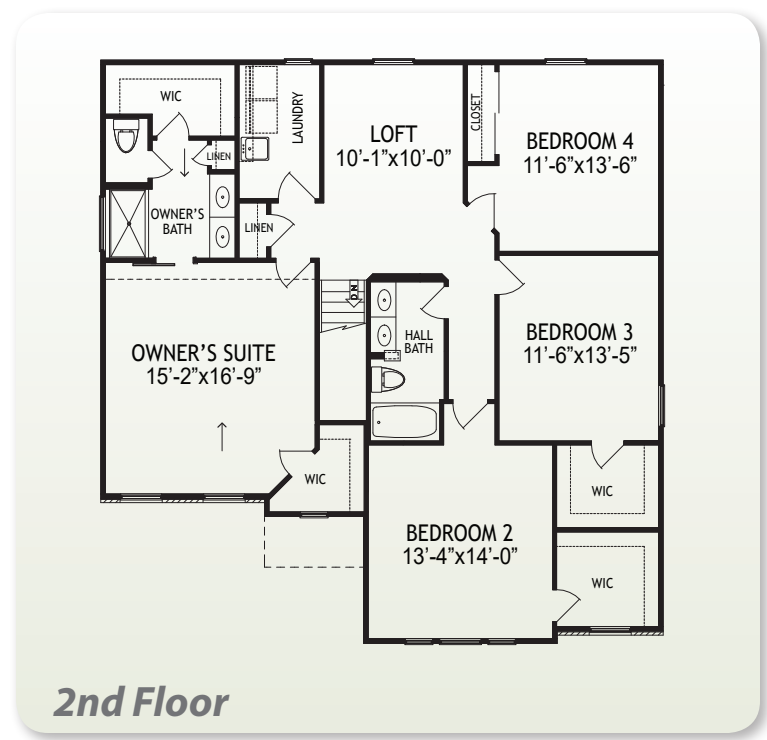

The Madison

at North Pointe

\$455,900

1700 Baron's Cove • Hebron, Ky 41048

2,545 SF • Home Site NP546

Features

- Open Kitchen/Great Room w/LVP Flooring
- 9 Foot First Floor Ceilings
- Stainless Appliances/Granite Counters
- First Floor Study & Second Floor Loft
- Mudroom w/Cubbies
- Large Owner's Suite w/Cathedral Ceiling & Tile Shower
- Covered Deck w/Stairs
- Unfinished Basement with Walk Out
- Rinnai® Tankless Water Heater
- Trane® S9V2 Gas Furnace with XR14 A/C

Size

- 1st Floor 1,020 SF
- Second Floor 1,525 SF

www.arlinghaus.com

Brochure is for illustration purposes only. Plan and pricing subject to change.