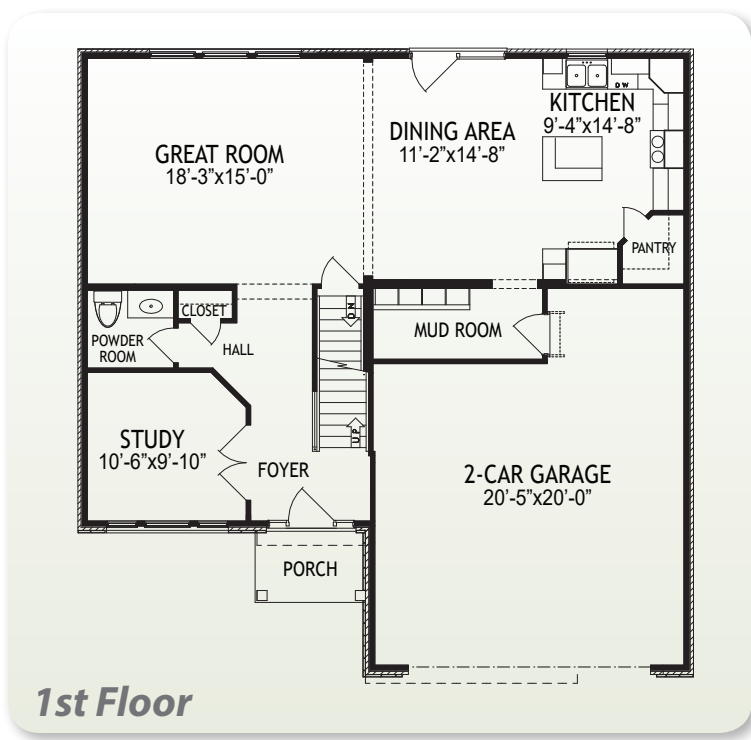

The Madison

at North Pointe

\$455,900

1700 Baron's Cove • Hebron, Ky 41048

2,545 SF • Home Site NP546

Features

- Open Kitchen/Great Room w/LVP Flooring
- 9 Foot First Floor Ceilings
- Stainless Appliances/Granite Counters
- First Floor Study & Second Floor Loft
- Mudroom w/Cubbies
- Large Owner's Suite w/Cathedral Ceiling & Tile Shower
- Covered Deck w/Stairs
- Unfinished Basement with Walk Out
- Rinnai® Tankless Water Heater
- Trane® S9V2 Gas Furnace with XR14 A/C

Size

- 1st Floor 1,020 SF
- Second Floor 1,525 SF

www.arlinghaus.com

Brochure is for illustration purposes only. Plan and pricing subject to change.