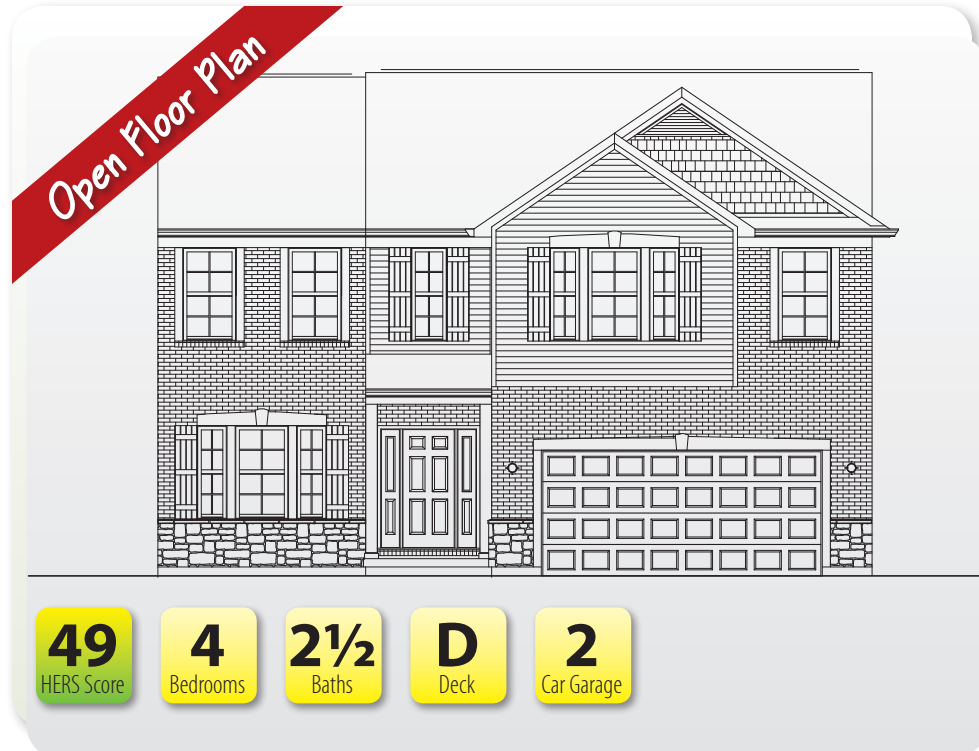

The Madison

at North Pointe

\$455,900

1700 Baron's Cove • Hebron, Ky 41048

2,545 SF • Home Site NP546

Features

- Open Kitchen/Great Room w/LVP Flooring
- 9 Foot First Floor Ceilings
- Stainless Appliances/Granite Counters
- First Floor Study & Second Floor Loft
- Mudroom w/Cubbies
- Large Owner's Suite w/Cathedral Ceiling & Tile Shower
- Covered Deck w/Stairs
- Unfinished Basement with Walk Out
- Rinnai® Tankless Water Heater
- Trane® S9V2 Gas Furnace with XR14 A/C

Size

- 1st Floor 1,020 SF
- Second Floor 1,525 SF

www.arlinghaus.com

Brochure is for illustration purposes only. Plan and pricing subject to change.