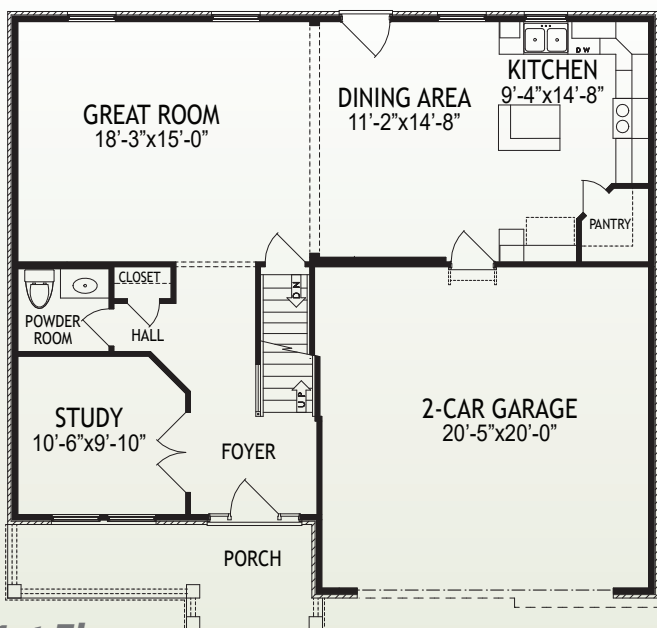

The Lincoln

at Alderbrook

\$390,900

12028 Blue Ash Lane • Independence, Ky 41051
2,361 SF • Home Site AL152

Features

- Open Kitchen/Great Room
- Granite Kitchen Counters
- Stainless Appliances
- First Floor Study
- Deck with Stairs
- Large Owner's Suite with Tile Shower
- Second Floor Loft
- Unfinished Walkout Basement
- Electric Hot Water Heater & Furnace

Size

- 1st Floor 960 SF
- Second Floor 1,401 SF

1st Floor

2nd Floor

www.arlinghaus.com

Brochure is for illustration purposes only. Plan and pricing subject to change.