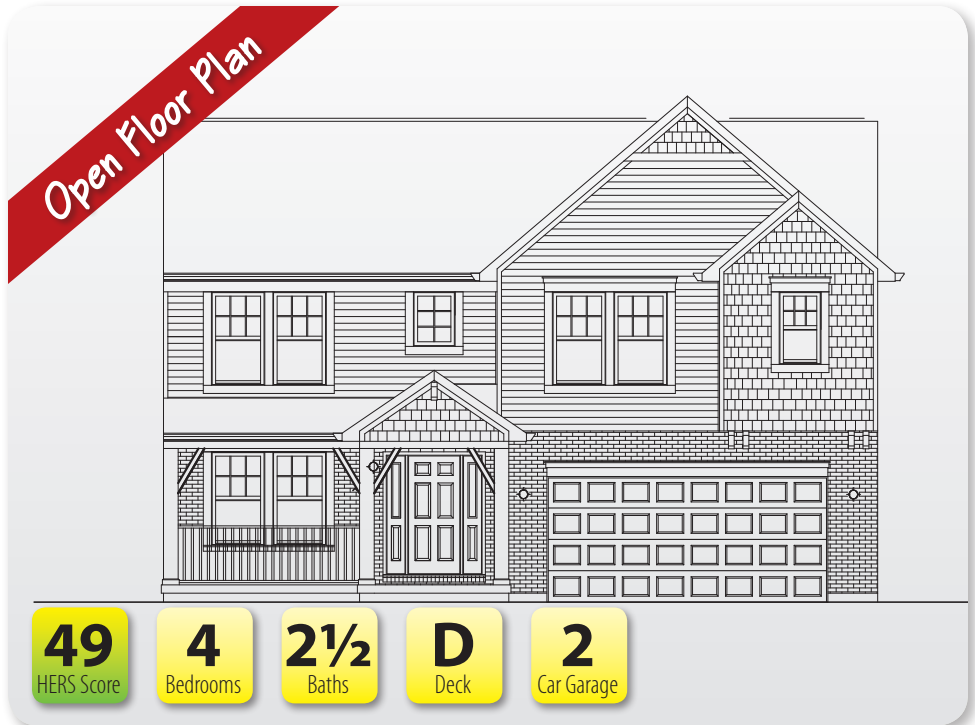

The Lincoln

at Alderbrook

\$390,900

12028 Blue Ash Lane • Independence, Ky 41051
2,361 SF • Home Site AL152

Features

- Open Kitchen/Great Room
- Granite Kitchen Counters
- Stainless Appliances
- First Floor Study
- Deck with Stairs
- Large Owner's Suite with Tile Shower
- Second Floor Loft
- Unfinished Walkout Basement
- Electric Hot Water Heater & Furnace

Size

- 1st Floor 960 SF
- Second Floor 1,401 SF

1st Floor

2nd Floor

www.arlinghaus.com

Brochure is for illustration purposes only. Plan and pricing subject to change.