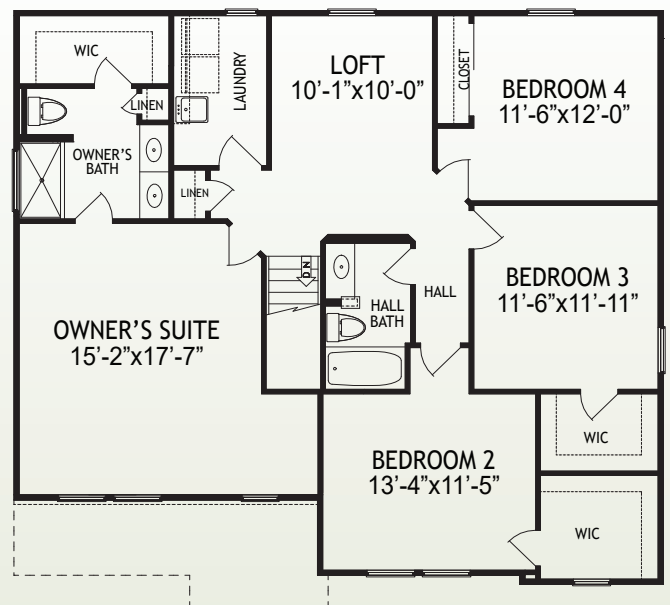

The Lincoln

at Alderbrook

\$390,900

12028 Blue Ash Lane • Independence, Ky 41051
2,361 SF • Home Site AL152

Features

- Open Kitchen/Great Room
- Granite Kitchen Counters
- Stainless Appliances
- First Floor Study
- Deck with Stairs
- Large Owner's Suite with Tile Shower
- Second Floor Loft
- Unfinished Walkout Basement
- Electric Hot Water Heater & Furnace

Size

- 1st Floor 960 SF
- Second Floor 1,401 SF

1st Floor

2nd Floor

www.arlinghaus.com

Brochure is for illustration purposes only. Plan and pricing subject to change.