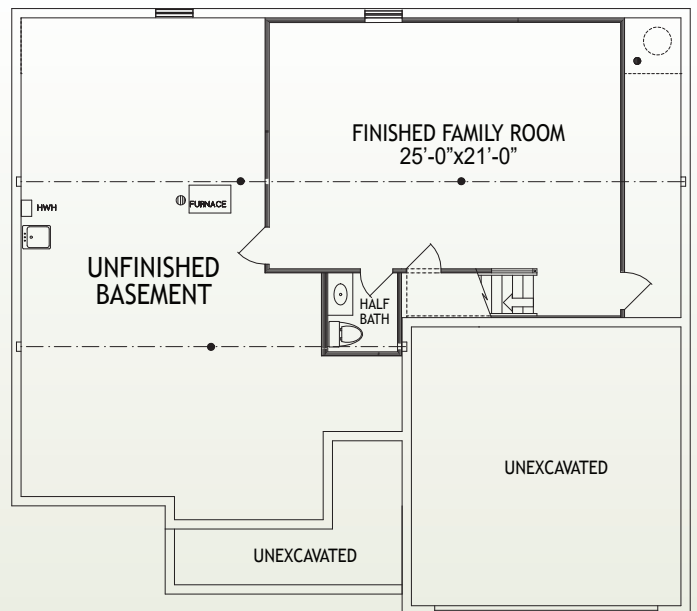

The Austin II

at Williams Woods

\$394,900

1219 Wellford Drive • Independence, Ky 41051
2,009 SF • Home Site WW289

ARLINGHAUS BUILDERS

Features

- Open Kitchen/Great Room
- LVT Flooring Foyer, Hall, Hall Bath, Laundry, Great Room, Kitchen & Dining Area
- Stainless Appliances/Granite Counters
- Large Owner's Suite
- Tile Shower in Owner's Bath
- Covered Patio
- Finished Basement w/Half Bath
- Rinnai Tankless Water Heater
- Trane® S9V2 Gas Furnace with XR14 A/C

Size

- 1st Floor 1,470 SF
- Lower Level 539 SF

3 Bedrooms
2½ Baths
P Patio
2 Car Garage

1st Floor

Lower Level

www.arlinghaus.com

Brochure is for illustration purposes only. Plan and pricing subject to change.