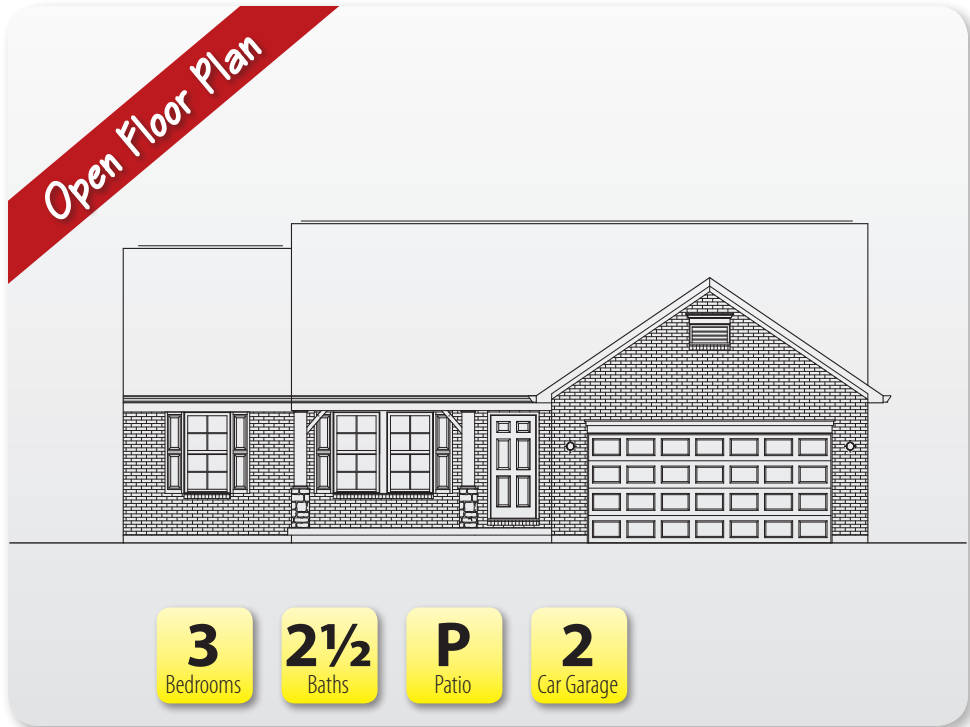

The Austin II

at Williams Woods

\$394,900

1219 Wellford Drive • Independence, Ky 41051
2,009 SF • Home Site WW289

ARLINGHAUS BUILDERS

Features

- Open Kitchen/Great Room
- LVT Flooring Foyer, Hall, Hall Bath, Laundry, Great Room, Kitchen & Dining Area
- Stainless Appliances/Granite Counters
- Large Owner's Suite
- Tile Shower in Owner's Bath
- Covered Patio
- Finished Basement w/Half Bath
- Rinnai Tankless Water Heater
- Trane® S9V2 Gas Furnace with XR14 A/C

Size

- 1st Floor 1,470 SF
- Lower Level 539 SF

3 Bedrooms
2½ Baths
P Patio
2 Car Garage

1st Floor

Lower Level

www.arlinghaus.com

Brochure is for illustration purposes only. Plan and pricing subject to change.