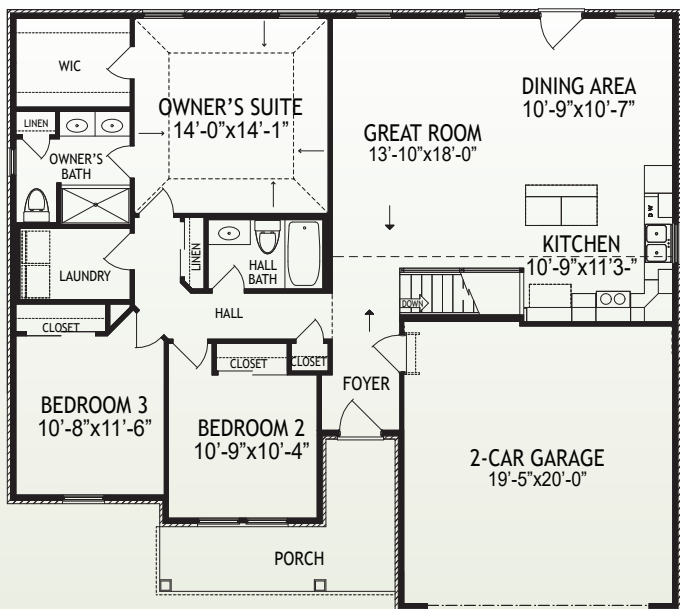

The Austin II

at Williams Woods

\$394,900

1219 Wellford Drive • Independence, Ky 41051
2,009 SF • Home Site WW289

ARLINGHAUS BUILDERS

Features

- Open Kitchen/Great Room
- LVT Flooring Foyer, Hall, Hall Bath, Laundry, Great Room, Kitchen & Dining Area
- Stainless Appliances/Granite Counters
- Large Owner's Suite
- Tile Shower in Owner's Bath
- Covered Patio
- Finished Basement w/Half Bath
- Rinnai Tankless Water Heater
- Trane® S9V2 Gas Furnace with XR14 A/C

Size

- 1st Floor 1,470 SF
- Lower Level 539 SF

3 Bedrooms
2½ Baths
P Patio
2 Car Garage

1st Floor

Lower Level

www.arlinghaus.com

Brochure is for illustration purposes only. Plan and pricing subject to change.