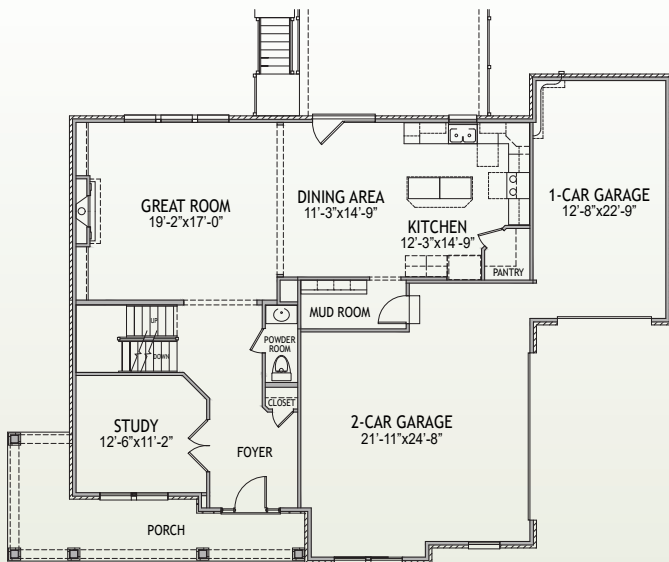

## Features

- Open Kitchen/Great Room
- LVT Flooring Foyer, Powder Room, Study, Great Room, Kitchen, Dining, & Mudroom
- Stainless Appliances/Granite Counters
- First Floor Study
- Covered Patio
- Large Owner's Suite
- Cathedral Ceiling in Owner's Suite
- Second Floor Loft
- Unfinished Basement
- Trane® S9V2 Gas Furnace with XR14 A/C

## Size

- 1st Floor 1,228 SF
- Second Floor 1,738 SF

**49**  
HERS Score

**4**  
Bedrooms

**2½**  
Baths

**P**  
Patio

**3**  
Car Garage

**1st Floor**

**2nd Floor**

[www.arlinghaus.com](http://www.arlinghaus.com)

Brochure is for illustration purposes only. Plan and pricing subject to change.

09/02/22