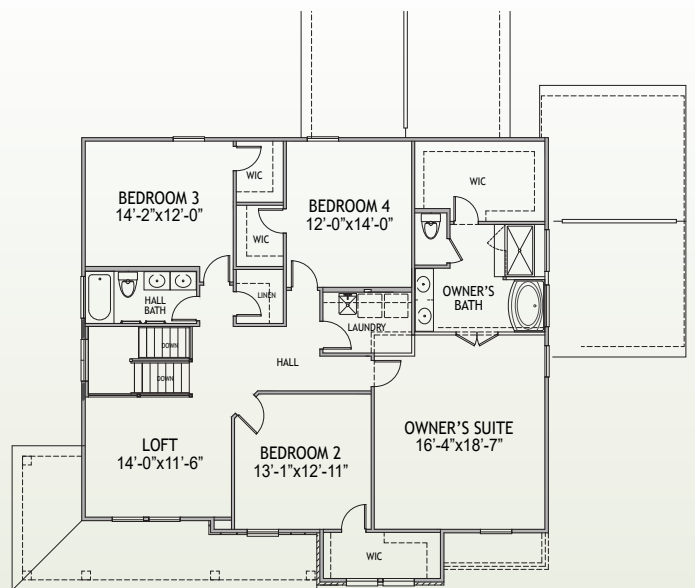

## Features

- Open Kitchen/Great Room
- LVT Flooring Foyer, Powder Room, Study, Great Room, Kitchen, Dining, & Mudroom
- Stainless Appliances/Granite Counters
- First Floor Study
- Covered Patio
- Large Owner's Suite
- Cathedral Ceiling in Owner's Suite
- Second Floor Loft
- Unfinished Basement
- Trane® S9V2 Gas Furnace with XR14 A/C

## Size

- 1st Floor 1,228 SF
- Second Floor 1,738 SF

**49**  
HERS Score

**4**  
Bedrooms

**2½**  
Baths

**P**  
Patio

**3**  
Car Garage

**1st Floor**

**2nd Floor**

[www.arlinghaus.com](http://www.arlinghaus.com)

Brochure is for illustration purposes only. Plan and pricing subject to change.

09/02/22