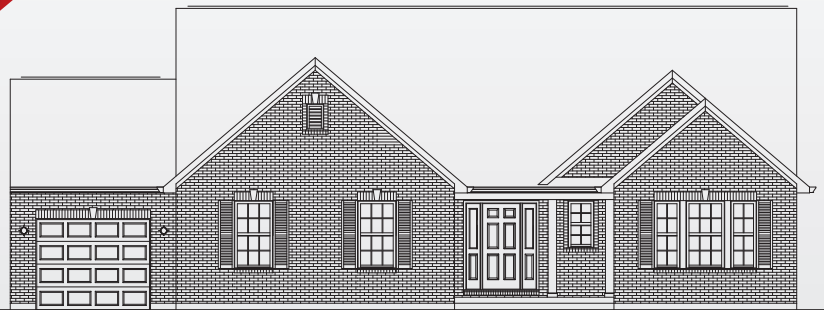

The Avalon

at Westbrook Estates

\$525,900

9378 Westfield Lane • Union, Ky 41091
2,960 SF • Home Site WB102

Features

- Open Kitchen/Great Room
- LVP Flooring Foyer, Hall, Hall Bath, Great Room, Laundry, Kitchen & Dining Area
- Stainless Appliances/Quartz Counters
- Covered Patio
- Large Owner's Suite
- Tray Ceiling in Owner's Suite
- Tile Shower in Owner's Bath
- Finished Lower Level w/ Family Room, Full Bath, & Bedroom
- Trane® S9V2 Gas Furnace with XR14 A/C

Size

- 1st Floor 1,845 SF
- Lower Level 1,115 SF

49
HERS Score

4
Bedrooms

3
Baths

P
Patio

3
Car Garage

1st Floor