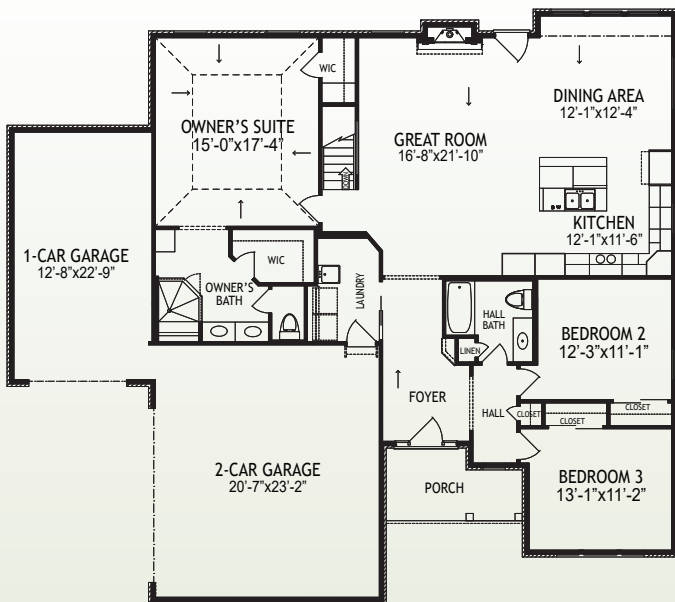

The Avalon

at Westbrook Estates

\$525,900

9378 Westfield Lane • Union, Ky 41091
2,960 SF • Home Site WB102

Features

- Open Kitchen/Great Room
- LVP Flooring Foyer, Hall, Hall Bath, Great Room, Laundry, Kitchen & Dining Area
- Stainless Appliances/Quartz Counters
- Covered Patio
- Large Owner's Suite
- Tray Ceiling in Owner's Suite
- Tile Shower in Owner's Bath
- Finished Lower Level w/ Family Room, Full Bath, & Bedroom
- Trane® S9V2 Gas Furnace with XR14 A/C

Size

- 1st Floor 1,845 SF
- Lower Level 1,115 SF

49
HERS Score

4
Bedrooms

3
Baths

P
Patio

3
Car Garage

1st Floor

Lower Level

www.arlinghaus.com

Brochure is for illustration purposes only. Plan and pricing subject to change.

09/02/22