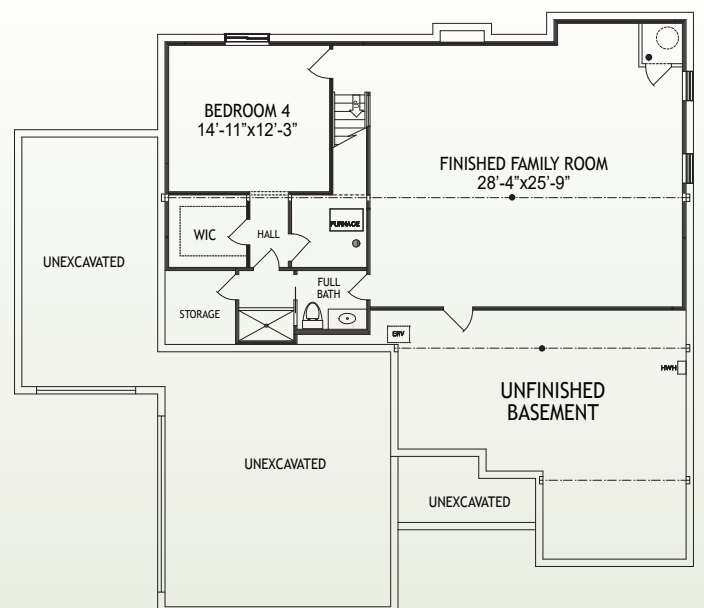

The Avalon

at Westbrook Estates

\$525,900

9378 Westfield Lane • Union, Ky 41091
2,960 SF • Home Site WB102

Features

- Open Kitchen/Great Room
- LVP Flooring Foyer, Hall, Hall Bath, Great Room, Laundry, Kitchen & Dining Area
- Stainless Appliances/Quartz Counters
- Covered Patio
- Large Owner's Suite
- Tray Ceiling in Owner's Suite
- Tile Shower in Owner's Bath
- Finished Lower Level w/ Family Room, Full Bath, & Bedroom
- Trane® S9V2 Gas Furnace with XR14 A/C

Size

- 1st Floor 1,845 SF
- Lower Level 1,115 SF

49
HERS Score

4
Bedrooms

3
Baths

P
Patio

3
Car Garage

1st Floor

Lower Level

www.arlinghaus.com

Brochure is for illustration purposes only. Plan and pricing subject to change.

09/02/22