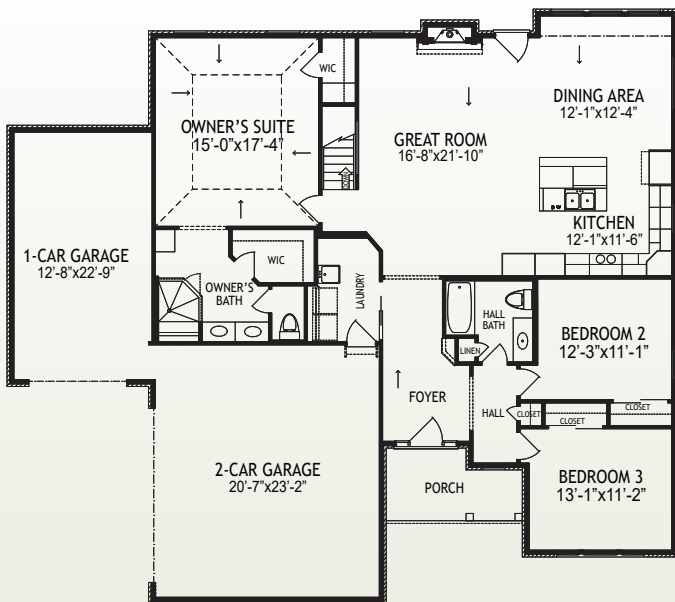

## Features

- Open Kitchen/Great Room
- LVP Flooring Foyer, Hall, Hall Bath, Great Room, Laundry, Kitchen & Dining Area
- Stainless Appliances/Quartz Counters
- Covered Deck
- Large Owner's Suite
- Tray Ceiling in Owner's Suite
- Tile Shower in Owner's Bath
- Finished Lower Level w/ Family Room, Full Bath, & Bedroom
- Trane® S9V2 Gas Furnace with XR14 A/C

## Size

- 1st Floor 1,845 SF
- Lower Level 1,115 SF

**49**  
HERS Score

**4**  
Bedrooms

**3**  
Baths

**D**  
Deck

**3**  
Car Garage

**1st Floor**

**Lower Level**

[www.arlinghaus.com](http://www.arlinghaus.com)

Brochure is for illustration purposes only. Plan and pricing subject to change.

08/09/22