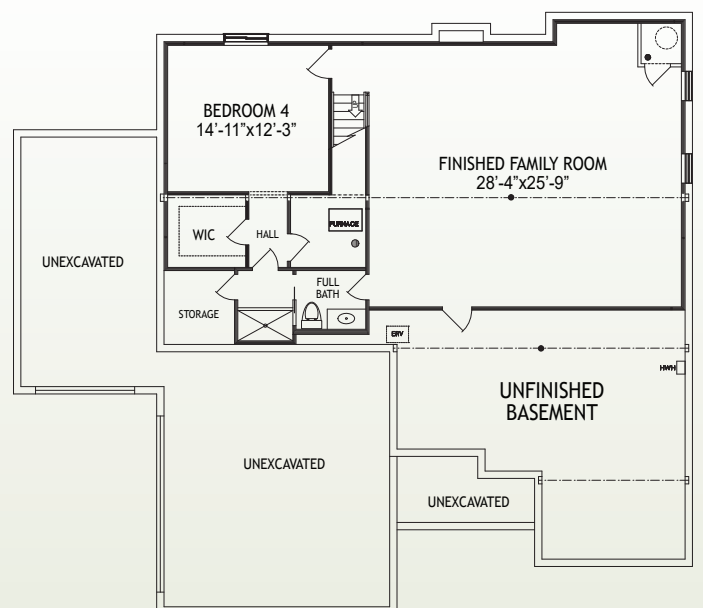

## Features

- Open Kitchen/Great Room
- LVP Flooring Foyer, Hall, Hall Bath, Great Room, Laundry, Kitchen & Dining Area
- Stainless Appliances/Quartz Counters
- Covered Deck
- Large Owner's Suite
- Tray Ceiling in Owner's Suite
- Tile Shower in Owner's Bath
- Finished Lower Level w/ Family Room, Full Bath, & Bedroom
- Trane® S9V2 Gas Furnace with XR14 A/C

## Size

- 1st Floor 1,845 SF
- Lower Level 1,115 SF

**49**  
HERS Score

**4**  
Bedrooms

**3**  
Baths

**D**  
Deck

**3**  
Car Garage

**1st Floor**

**Lower Level**

[www.arlinghaus.com](http://www.arlinghaus.com)

Brochure is for illustration purposes only. Plan and pricing subject to change.

08/09/22