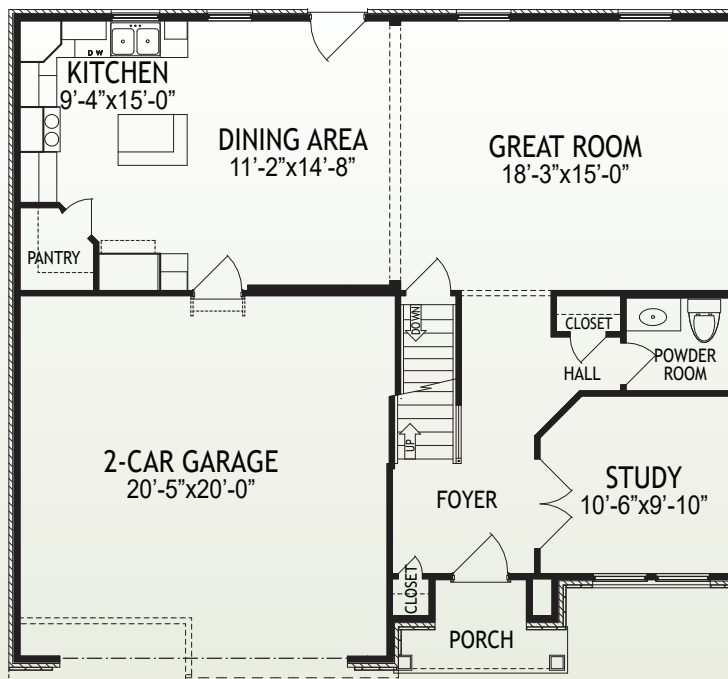

## Features

- Open Kitchen/Great Room
- LVT Flooring in Foyer, Hall, Powder Room, Kitchen & Dining Area
- Stainless Appliances/ Granite Counters
- First Floor Study
- Second Floor Loft
- Large Owner's Suite
- Tile Shower at Owner's Bath
- Finished Lower Level with 1/2 Bath
- Rinnai® Tankless Water Heater
- Trane® S9V2 Gas Furnace with XR 14 A/C

## Size

- 1st Floor 970 SF
- 2nd Floor 1,404 SF
- Finished Lower Level 597 SF

<b>49</b> HERS Score	<b>4</b> Bedrooms	<b>2</b> Full Baths	<b>2</b> Half Baths	<b>P</b> Patio	<b>2</b> Car Garage
-------------------------	----------------------	------------------------	------------------------	-------------------	------------------------