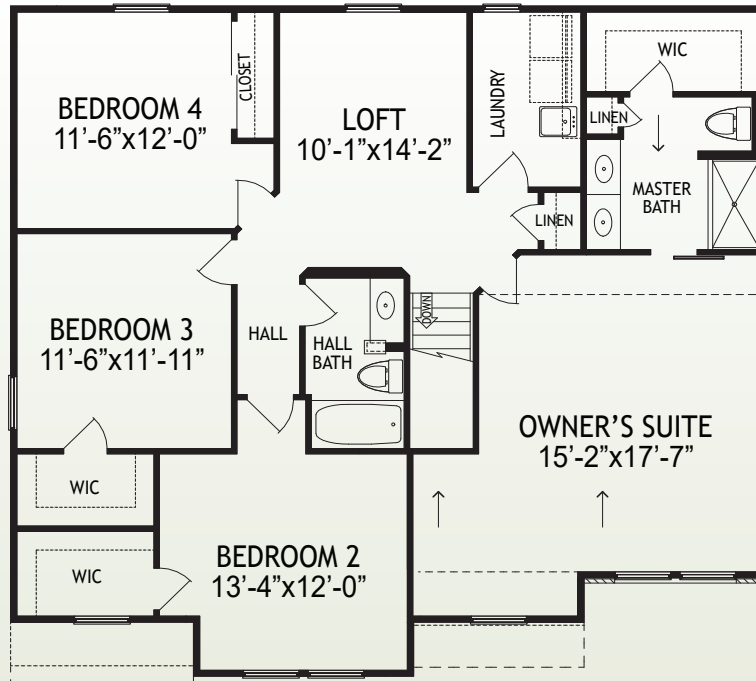

## Features

- Open Kitchen/Great Room
- LVT Flooring in Foyer, Hall, Powder Room, Kitchen & Dining Area
- Stainless Appliances/ Granite Counters
- First Floor Study
- Second Floor Loft
- Large Owner's Suite
- Tile Shower at Owner's Bath
- Finished Lower Level with 1/2 Bath
- Rinnai® Tankless Water Heater
- Trane® S9V2 Gas Furnace with XR 14 A/C

## Size

- 1st Floor 970 SF
- 2nd Floor 1,404 SF
- Finished Lower Level 597 SF

<b>49</b> HERS Score	<b>4</b> Bedrooms	<b>2</b> Full Baths	<b>2</b> Half Baths	<b>P</b> Patio	<b>2</b> Car Garage
-------------------------	----------------------	------------------------	------------------------	-------------------	------------------------

[www.arlinghaus.com](http://www.arlinghaus.com)

Brochure is for illustration purposes only. Plan and pricing subject to change.

09/01/22

# The Lincoln

at North Pointe

Page 2

1444 dominion Trail • Hebron, Ky 41048  
2,971 SF • Home Site NP482

[www.arlinghaus.com](http://www.arlinghaus.com)

Brochure is for illustration purposes only. Plan and pricing subject to change.