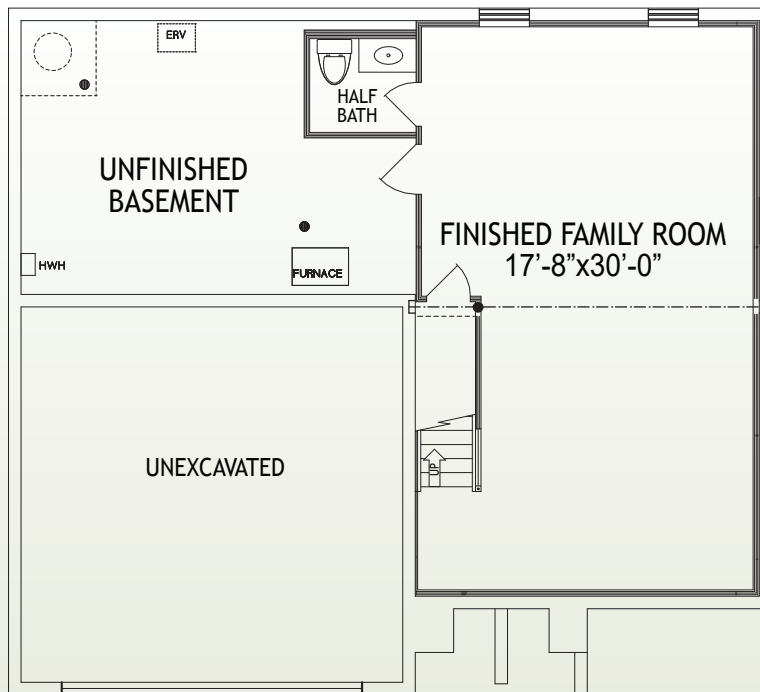

## Features

- Open Kitchen/Great Room
- LVT Flooring in Foyer, Hall, Powder Room, Kitchen & Dining Area
- Stainless Appliances/ Granite Counters
- First Floor Study
- Second Floor Loft
- Large Owner's Suite
- Tile Shower at Owner's Bath
- Finished Lower Level with 1/2 Bath
- Rinnai® Tankless Water Heater
- Trane® S9V2 Gas Furnace with XR 14 A/C

## Size

- 1st Floor 970 SF
- 2nd Floor 1,404 SF
- Finished Lower Level 597 SF

<b>49</b> HERS Score	<b>4</b> Bedrooms	<b>2</b> Full Baths	<b>2</b> Half Baths	<b>P</b> Patio	<b>2</b> Car Garage
-------------------------	----------------------	------------------------	------------------------	-------------------	------------------------

[www.arlinghaus.com](http://www.arlinghaus.com)

Brochure is for illustration purposes only. Plan and pricing subject to change.

09/01/22

# The Lincoln

at North Pointe

Page 2

1444 dominion Trail • Hebron, Ky 41048  
2,971 SF • Home Site NP482

[www.arlinghaus.com](http://www.arlinghaus.com)

Brochure is for illustration purposes only. Plan and pricing subject to change.