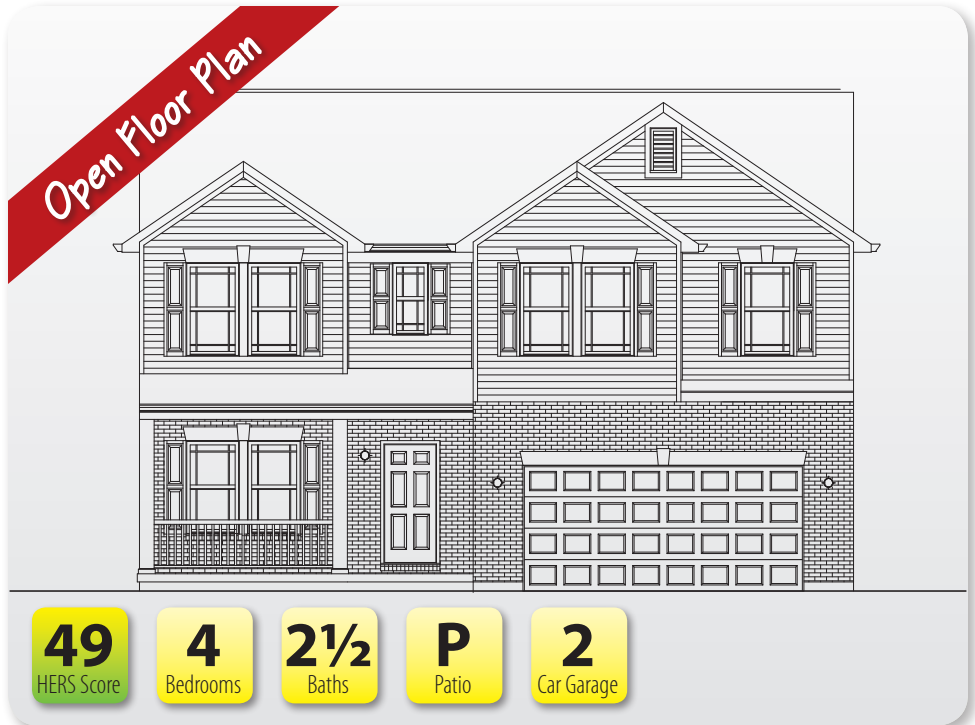

The Lincoln

at Ballyshannon

\$397,900

3212 Geraldine Court • Union, Ky 41091

2,370 SF • Home Site BS908

Features

- Open Kitchen/Great Room
- LVT Flooring Foyer, Hall, Powder Room, Study, Great Room, Kitchen & Dining Area
- Stainless Appliances/Granite Counters
- First Floor Study
- Large Owner's Suite
- Cathedral Ceiling in Owner's Suite
- Tile Shower in Owner's Bath
- Second Floor Loft
- Unfinished Basement
- Trane® S9V2 Gas Furnace with XR14 A/C

Size

- 1st Floor 960 SF
- Second Floor 1,410 SF

www.arlinghaus.com

Brochure is for illustration purposes only. Plan and pricing subject to change.

08/09/22