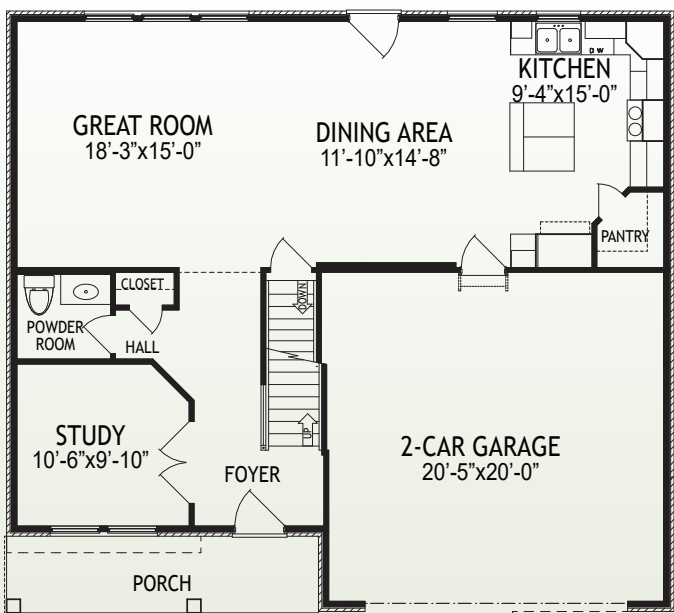

The Lincoln

at Ballyshannon

\$397,900

3212 Geraldine Court • Union, Ky 41091

2,370 SF • Home Site BS908

Features

- Open Kitchen/Great Room
- LVT Flooring Foyer, Hall, Powder Room, Study, Great Room, Kitchen & Dining Area
- Stainless Appliances/Granite Counters
- First Floor Study
- Large Owner's Suite
- Cathedral Ceiling in Owner's Suite
- Tile Shower in Owner's Bath
- Second Floor Loft
- Unfinished Basement
- Trane® S9V2 Gas Furnace with XR14 A/C

Size

- 1st Floor 960 SF
- Second Floor 1,410 SF

www.arlinghaus.com

Brochure is for illustration purposes only. Plan and pricing subject to change.

08/09/22