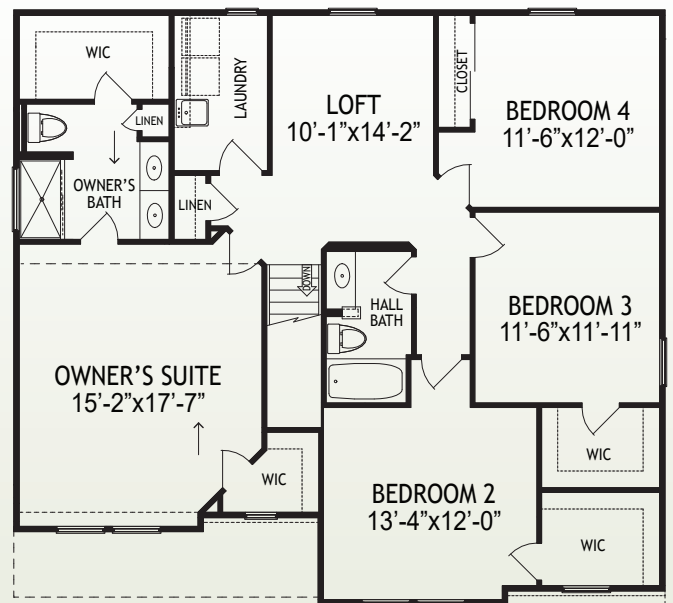

The Lincoln

at Ballyshannon

\$397,900

3212 Geraldine Court • Union, Ky 41091

2,370 SF • Home Site BS908

Features

- Open Kitchen/Great Room
- LVT Flooring Foyer, Hall, Powder Room, Study, Great Room, Kitchen & Dining Area
- Stainless Appliances/Granite Counters
- First Floor Study
- Large Owner's Suite
- Cathedral Ceiling in Owner's Suite
- Tile Shower in Owner's Bath
- Second Floor Loft
- Unfinished Basement
- Trane® S9V2 Gas Furnace with XR14 A/C

Size

- 1st Floor 960 SF
- Second Floor 1,410 SF

www.arlinghaus.com

Brochure is for illustration purposes only. Plan and pricing subject to change.

08/09/22