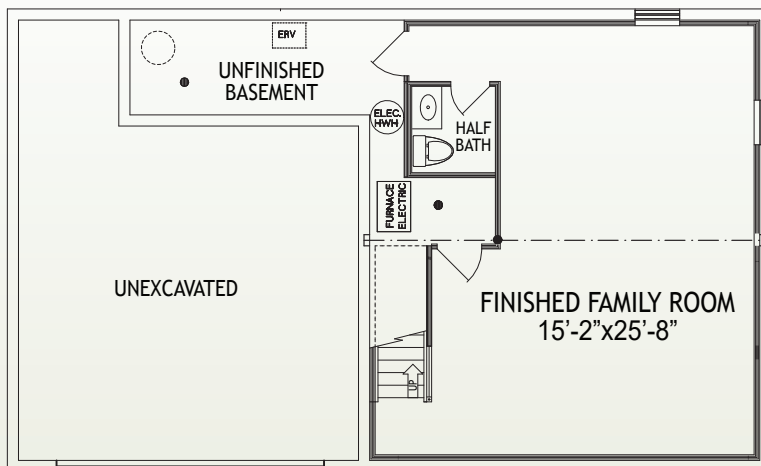

Size

- 1st Floor 775 SF
- 2nd Floor 1,289 SF
- Finished Lower Level 534 SF

49
HERS Score

4
Bedrooms

2
Full Baths

2
Half Baths

D
Deck

2
Car Garage

1st Floor

www.arlinghaus.com

Brochure is for illustration purposes only. Plan and pricing subject to change.

04/16/21

The Jefferson

at Alderbrook

Page 2

12013 Crabapple Court • Independence, Ky 41051
2,598 SF • Home Site AL117

2nd Floor

Lower Level

www.arlinghaus.com

Brochure is for illustration purposes only. Plan and pricing subject to change.

04/16/21