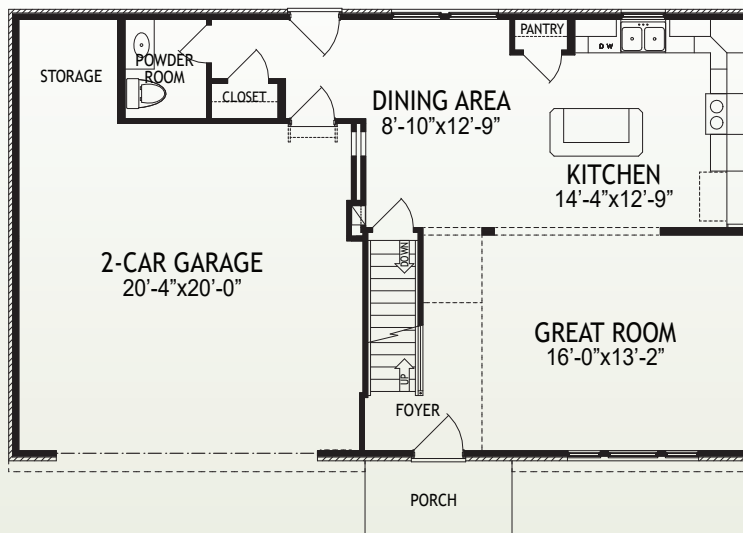

The Jefferson

at Alderbrook

\$312,900

12013 Crabapple Court • Independence, Ky 41051
2,598 SF • Home Site AL117

Features

- Open Kitchen/Great Room
- LVT Flooring in Foyer, Kitchen, Dining Area, & Powder Room
- Stainless Appliances/ Granite Counters
- Oak Rail w/Iron Balusters
- Large Owner's Suite
- Tile Shower in Owner's Bath
- Second Floor Loft
- Finished Lower Level with 1/2 Bath
- Electric Furnace with A/C
- ENERGY STAR® Home

Size

- 1st Floor 775 SF
- 2nd Floor 1,289 SF
- Finished Lower Level 534 SF

49
HERS Score

4
Bedrooms

2
Full Baths

2
Half Baths

D
Deck

2
Car Garage

1st Floor

www.arlinghaus.com

Brochure is for illustration purposes only. Plan and pricing subject to change.

04/16/21

The Jefferson

at Alderbrook

Page 2

12013 Crabapple Court • Independence, Ky 41051
2,598 SF • Home Site AL117