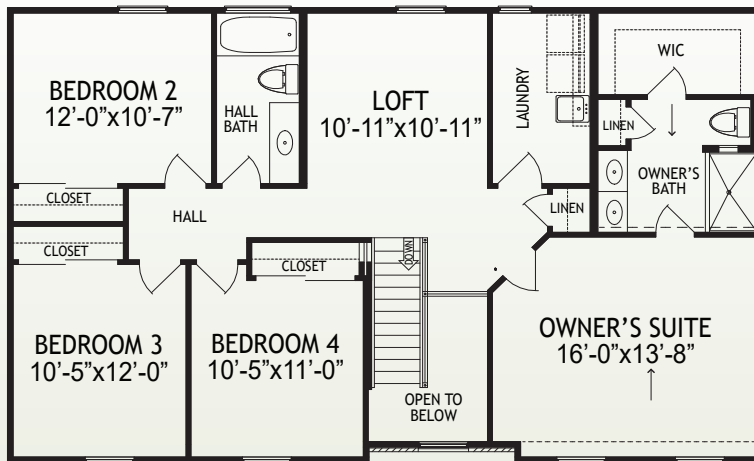

Size

- 1st Floor 775 SF
- 2nd Floor 1,289 SF
- Finished Lower Level 534 SF

49
HERS Score

4
Bedrooms

2
Full Baths

2
Half Baths

D
Deck

2
Car Garage

1st Floor

www.arlinghaus.com

Brochure is for illustration purposes only. Plan and pricing subject to change.

04/16/21

The Jefferson

at Alderbrook

Page 2

12013 Crabapple Court • Independence, Ky 41051
2,598 SF • Home Site AL117

2nd Floor

Lower Level

www.arlinghaus.com

Brochure is for illustration purposes only. Plan and pricing subject to change.

04/16/21