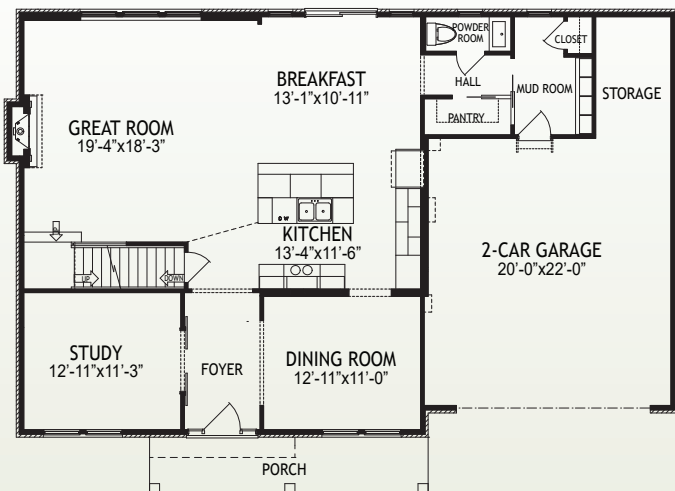

The Marietta

at North Pointe

\$414,900

1441 Dominion Trail • Hebron, Kentucky 41048
3,257 SF • Home Site NP475

Features

- Open Kitchen/Great Room
- Nine Foot Ceiling First Floor
- LVT Flooring in Foyer, Dining Room, Kitchen, Breakfast, Hall, Pantry, & Powder Room
- Stainless Appliances/Granite Counters
- Tray Ceiling in Owner's Suite
- Tile Shower in Owner's Bath
- Unfinished Basement/Walkout
- Rinnai® Tankless Water Heater
- Trane® S9V2 Gas Furnace with XR14 A/C
- ENERGY STAR® Home

Size

• 1st Floor	1,346 SF
• 2nd Floor	1,911 SF
• Basement	1,240 SF
• Garage	515 SF

49
HERS Score

4
Bedrooms

2½
Baths

D
Deck

2
Car Garage

www.arlinghaus.com

Brochure is for illustration purposes only. Plan and pricing subject to change.

09/22/20