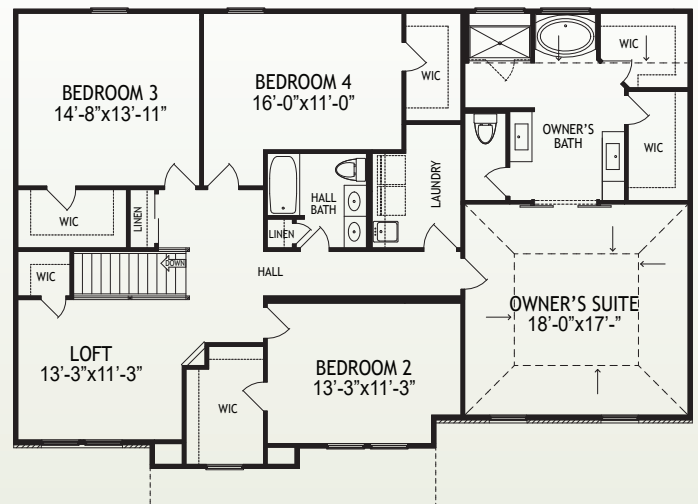

The Marietta

at North Pointe

\$414,900

1441 Dominion Trail • Hebron, Kentucky 41048
3,257 SF • Home Site NP475

Features

- Open Kitchen/Great Room
- Nine Foot Ceiling First Floor
- LVT Flooring in Foyer, Dining Room, Kitchen, Breakfast, Hall, Pantry, & Powder Room
- Stainless Appliances/Granite Counters
- Tray Ceiling in Owner's Suite
- Tile Shower in Owner's Bath
- Unfinished Basement/Walkout
- Rinnai® Tankless Water Heater
- Trane® S9V2 Gas Furnace with XR14 A/C
- ENERGY STAR® Home

Size

• 1st Floor	1,346 SF
• 2nd Floor	1,911 SF
• Basement	1,240 SF
• Garage	515 SF

49
HERS Score

4
Bedrooms

2½
Baths

D
Deck

2
Car Garage

www.arlinghaus.com

Brochure is for illustration purposes only. Plan and pricing subject to change.

09/22/20