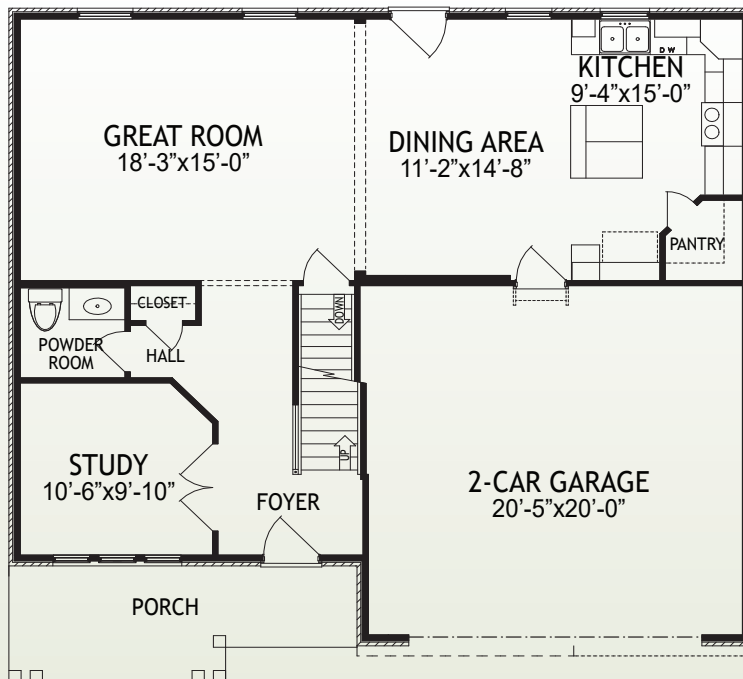

## Size

- |                        |          |
|------------------------|----------|
| • 1st Floor            | 960 SF   |
| • 2nd Floor            | 1,400 SF |
| • Finished Lower Level | 597 SF   |
| • Garage               | 420 SF   |

**49**  
HERS Score

**4**  
Bedrooms

**2**  
Full Baths

**2**  
Half Baths

**D**  
Deck

**2**  
Car Garage

**1st Floor**

[www.arlinghaus.com](http://www.arlinghaus.com)

Brochure is for illustration purposes only. Plan and pricing subject to change.