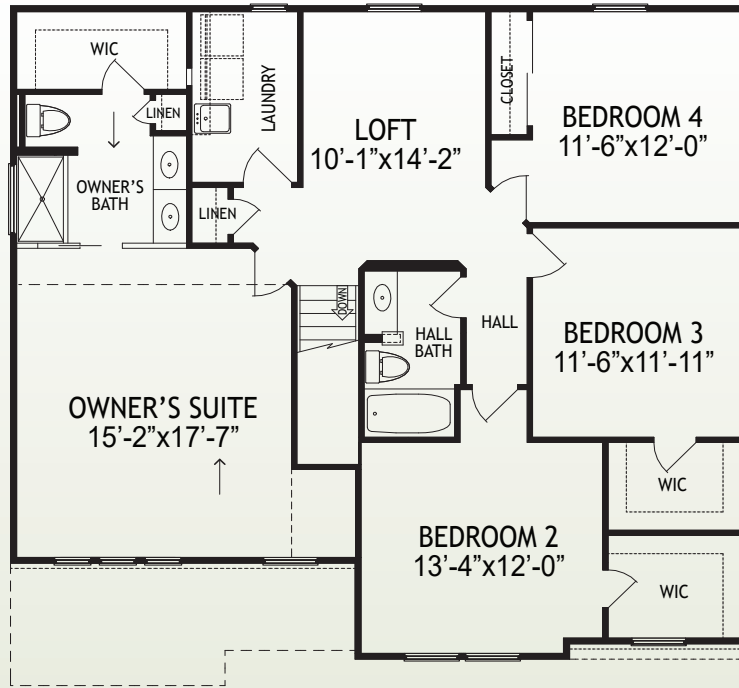

The Lincoln

at North Pointe

Page 2

1970 Greyfield Trail • Hebron, Ky 41048
2,957 SF • Home Site NP465

www.arlinghaus.com

Brochure is for illustration purposes only. Plan and pricing subject to change.

11/02/20