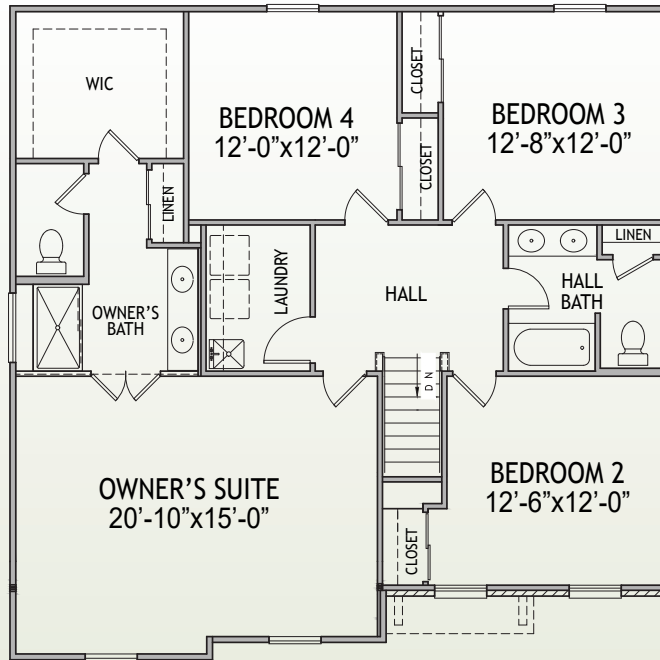

Size

- | | |
|------------------------|----------|
| • 1st Floor | 914 SF |
| • 2nd Floor | 1,361 SF |
| • Finished Lower Level | 584 SF |
| • Garage | 420 SF |

49
HERS Score

4
Bedrooms

2
Full Baths

2
Half Baths

D
Deck

2
Car Garage

1st Floor

www.arlinghaus.com

Brochure is for illustration purposes only. Plan and pricing subject to change.

01/28/21

The Ella Marie

at Greens of Glenhurst

Page 2

649 Hogrefe Road • Independence, Ky 41051
2,859 SF • Home Site GL276

2nd Floor

Lower Level

www.arlinghaus.com

Brochure is for illustration purposes only. Plan and pricing subject to change.

01/28/21