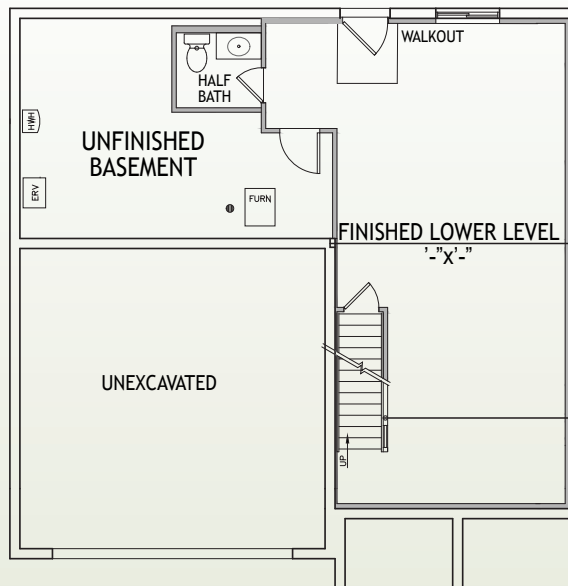

D
Deck

2
Car Garage

1st Floor

www.arlinghaus.com

Brochure is for illustration purposes only. Plan and pricing subject to change.

01/28/21

The Ella Marie

at Greens of Glenhurst

Page 2

649 Hogrefe Road • Independence, Ky 41051
2,859 SF • Home Site GL276

2nd Floor

Lower Level

www.arlinghaus.com

Brochure is for illustration purposes only. Plan and pricing subject to change.

01/28/21