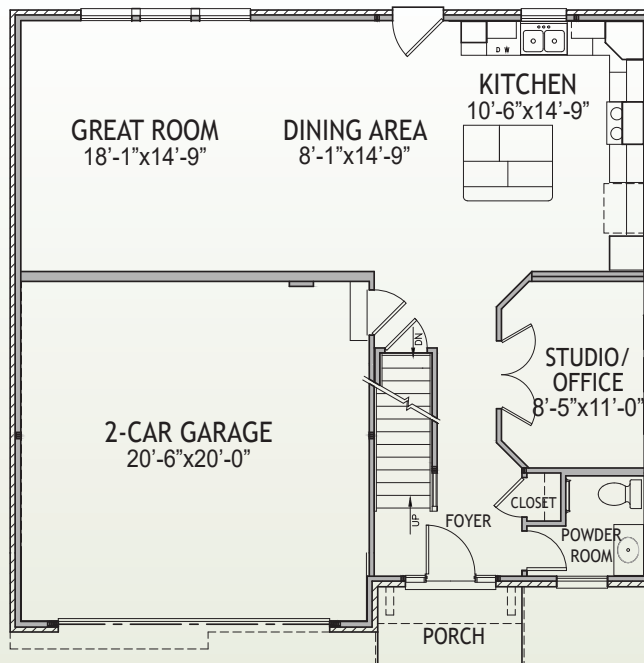

Size

- | | |
|------------------------|----------|
| • 1st Floor | 914 SF |
| • 2nd Floor | 1,361 SF |
| • Finished Lower Level | 584 SF |
| • Garage | 420 SF |

49
HERS Score

4
Bedrooms

2
Full Baths

2
Half Baths

D
Deck

2
Car Garage

1st Floor

www.arlinghaus.com

Brochure is for illustration purposes only. Plan and pricing subject to change.

01/28/21

The Ella Marie

at Greens of Glenhurst

Page 2

649 Hogrefe Road • Independence, Ky 41051
2,859 SF • Home Site GL276

2nd Floor

Lower Level

www.arlinghaus.com

Brochure is for illustration purposes only. Plan and pricing subject to change.

01/28/21