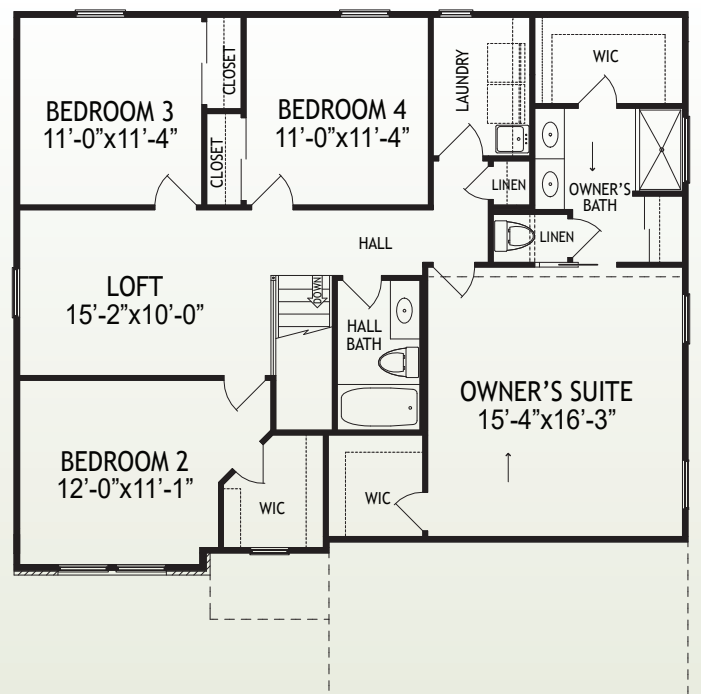

## Features

- Open Kitchen/Great Room
- Nine Foot Ceilings First Floor
- Laminate Flooring in Foyer, Powder Room, Hall, Dining Area and Kitchen
- Stainless Appliances/Granite Counters
- Cathedral Ceiling in Owner's Suite
- Tile Shower in Owner's Bath
- Unfinished Basement
- Rinnai® Tankless Water Heater
- Trane® S9V2 Gas Furnace with XR14 A/C
- ENERGY STAR® Home

## Size

• 1st Floor	1,043 SF
• 2nd Floor	1,330 SF
• Basement	945 SF
• Garage	465 SF

**49**  
HERS Score

**4**  
Bedrooms

**2½**  
Baths

**P**  
Patio

**2**  
Car Garage

[www.arlinghaus.com](http://www.arlinghaus.com)

Brochure is for illustration purposes only. Plan and pricing subject to change.

09/21/20