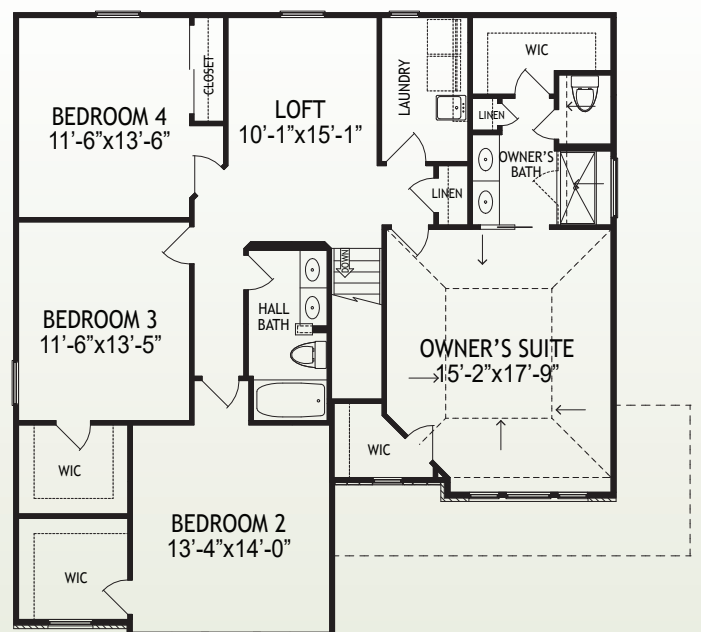

## Features

- Open Kitchen/Great Room
- LVT Flooring in Foyer, Hall, Powder Room, Study, Great Room, Dining Area and Kitchen
- Stainless Appliances/ Granite Counters
- First Floor Study
- Wood Rail w/ Iron Balusters
- Tray Ceiling in Owner's Suite
- Tile Shower w/ Seat in Owner's Bath
- Rinnai® Tankless Water Heater
- Trane® S9V2 Gas Furnace with XR14 A/C
- ENERGY STAR® Home

## Size

• 1st Floor	1,029 SF
• 2nd Floor	1,527 SF
• Basement	935 SF
• Garage	465 SF

**49**  
HERS Score

**4**  
Bedrooms

**2½**  
Baths

**P**  
Patio

**2**  
Car Garage

[www.arlinghaus.com](http://www.arlinghaus.com)

Brochure is for illustration purposes only. Plan and pricing subject to change.

10/27/20