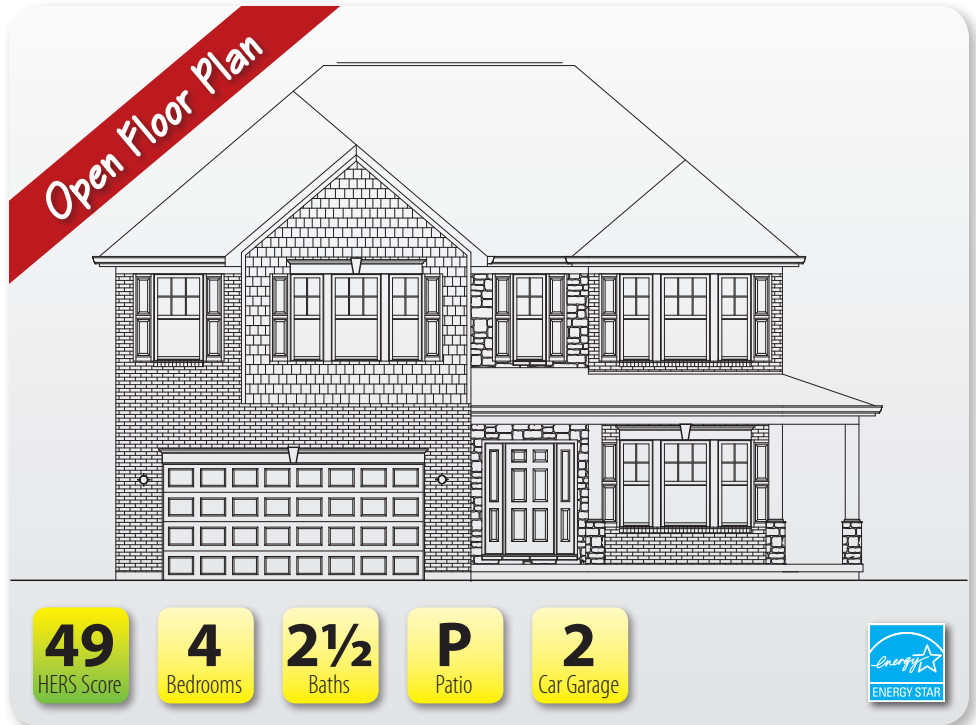

# The Madison

at Ballyshannon

**\$369,900**

4088 Denny Lane • Union, Kentucky 41091

2,556 SF • Home Site BS244

## Size

• 1st Floor	1,029 SF
• 2nd Floor	1,527 SF
• Basement	935 SF
• Garage	465 SF

**49**  
HERS Score

**4**  
Bedrooms

**2½**  
Baths

**P**  
Patio

**2**  
Car Garage

[www.arlinghaus.com](http://www.arlinghaus.com)