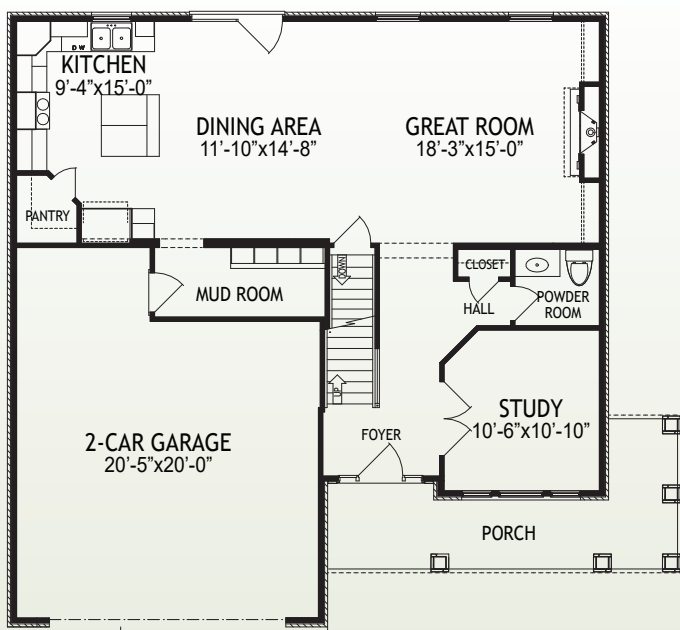

## Features

- Open Kitchen/Great Room
- LVT Flooring in Foyer, Hall, Powder Room, Study, Great Room, Dining Area and Kitchen
- Stainless Appliances/ Granite Counters
- First Floor Study
- Wood Rail w/ Iron Balusters
- Tray Ceiling in Owner's Suite
- Tile Shower w/ Seat in Owner's Bath
- Rinnai® Tankless Water Heater
- Trane® S9V2 Gas Furnace with XR14 A/C
- ENERGY STAR® Home

## Size

• 1st Floor	1,029 SF
• 2nd Floor	1,527 SF
• Basement	935 SF
• Garage	465 SF

**49**  
HERS Score

**4**  
Bedrooms

**2½**  
Baths

**P**  
Patio

**2**  
Car Garage

[www.arlinghaus.com](http://www.arlinghaus.com)

Brochure is for illustration purposes only. Plan and pricing subject to change.

10/27/20