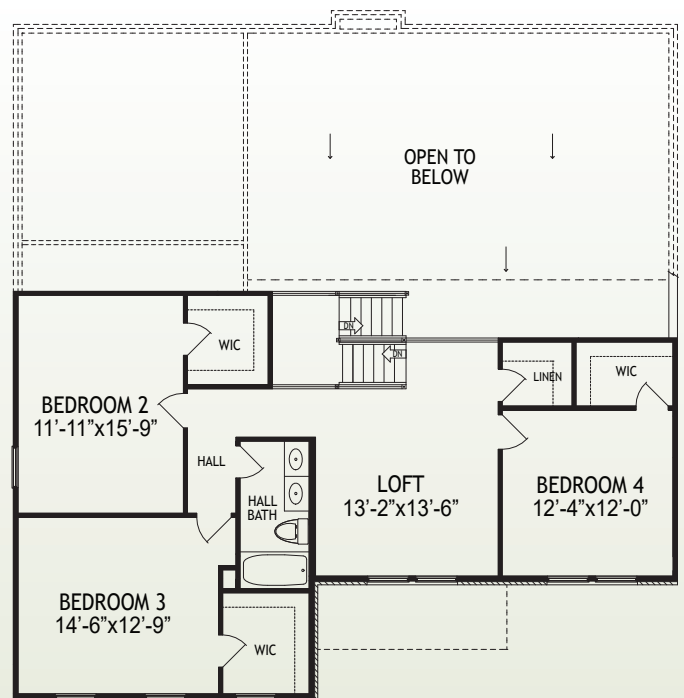

The Rosewood

at Ballyshannon

\$381,900

4080 Denny Lane • Union, Kentucky 41091
2,725 SF • Home Site BS242

Features

- Open Kitchen/Great Room
- Cathedral Ceiling in Foyer, Great Room & Kit.
- LVT Flooring in Foyer, Powder Room, Laundry, Great Room, Dining Area and Kitchen
- Stainless Appliances/Granite Counters
- First Floor Study
- Tray Ceiling in Owner's Suite
- Tile Shower & Garden Tub in Owner's Bath
- Rinnai® Tankless Water Heater
- Trane® S9V2 Gas Furnace with XR14 A/C
- ENERGY STAR® Home

Size

| | |
|-------------|----------|
| • 1st Floor | 1,651 SF |
| • 2nd Floor | 1,074 SF |
| • Basement | 1,545 SF |
| • Garage | 440 SF |

49
HERS Score

4
Bedrooms

2½
Baths

P
Patio

2
Car Garage

www.arlinghaus.com

Brochure is for illustration purposes only. Plan and pricing subject to change.

01/15/21