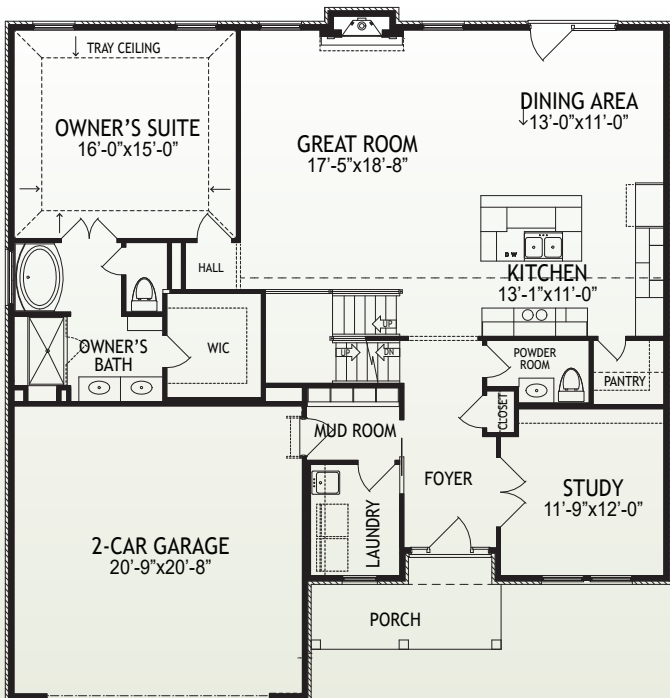

The Rosewood

at Ballyshannon

\$381,900

4080 Denny Lane • Union, Kentucky 41091
2,725 SF • Home Site BS242

Features

- Open Kitchen/Great Room
- Cathedral Ceiling in Foyer, Great Room & Kit.
- LVT Flooring in Foyer, Powder Room, Laundry, Great Room, Dining Area and Kitchen
- Stainless Appliances/Granite Counters
- First Floor Study
- Tray Ceiling in Owner's Suite
- Tile Shower & Garden Tub in Owner's Bath
- Rinnai® Tankless Water Heater
- Trane® S9V2 Gas Furnace with XR14 A/C
- ENERGY STAR® Home

Size

| | |
|-------------|----------|
| • 1st Floor | 1,651 SF |
| • 2nd Floor | 1,074 SF |
| • Basement | 1,545 SF |
| • Garage | 440 SF |

49
HERS Score

4
Bedrooms

2½
Baths

P
Patio

2
Car Garage

www.arlinghaus.com

Brochure is for illustration purposes only. Plan and pricing subject to change.

01/15/21